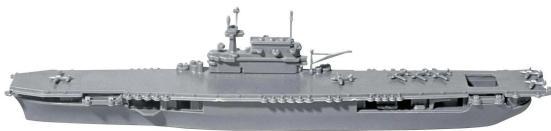

Item no.: 366240

Model kit USS Enterprise CV-6, 38 parts, from 12 years old

from **7,27 EUR**

Item no.: 366240
shipping weight: 0.80 kg
Manufacturer: Revell

Product Description

The USS Enterprise was the most famous American aircraft carrier of the Second World War. She took part in nearly every major battle of the Pacific War and remains the most decorated ship in US Navy history.

- Waterline model
- Aircraft

Scope of delivery:

- Plastic model kit (not assembled)
- Illustrated, multilingual building instructions
- Decals
- Scale: 1:1200
- Age recommendation: 12+
- Number of parts: 38
- Length: 205 mm