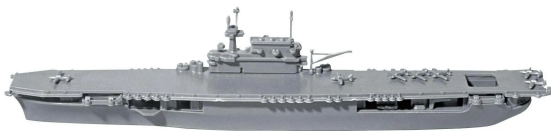

Item no.: 366240

Model kit USS Enterprise CV-6, 38 parts, from 12 years old

from **7,56 EUR**

Item no.: 366240
shipping weight: 0.80 kg
Manufacturer: Revell

Product Description

The USS Enterprise was the most famous American aircraft carrier of the Second World War. She took part in nearly every major battle of the Pacific War and remains the most decorated ship in US Navy history.

- Waterline model
- Aircraft

Scope of delivery:

- Plastic model kit (not assembled)
- Illustrated, multilingual building instructions
- Decals
- Scale: 1:1200
- Age recommendation: 12+
- Number of parts: 38
- Length: 205 mm