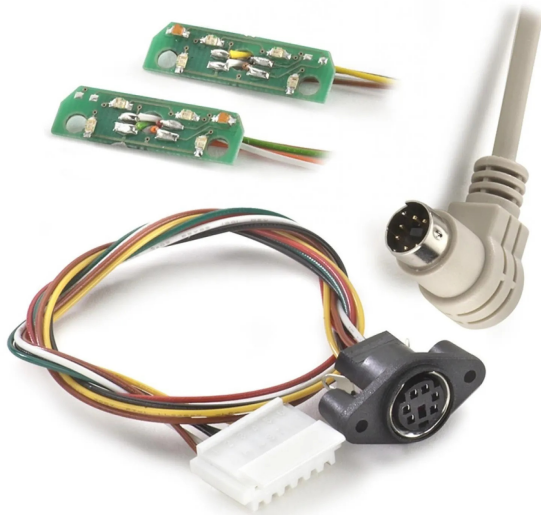

Item no.: 371025

500907071 - Model kit, 1:14 Trailer 7-chamber lighting set

from **58,21 EUR**

Item no.: 371025
shipping weight: 3.00 kg
Manufacturer: Carson

Product Description

Consisting of two assembled and ready-to-use circuit boards (each with 5 SMD LEDs), which are simply clicked into the 7-chamber rear lights of the CARSON trailers. The adapter cable between the CARSON trailer lighting and the TAMIYA MFC-01/MFC-03 is included in the scope of delivery. Suitable for TAMIYA MFC-01 300056511 Attention! Not suitable for children under 14 years.

Details- Scale: 1:14- Age recommendation: from 14 years Technical details- 2 circuit boards for 7-chamber tail lights- incl. MFC-01/MFC-03 adapter cable- incl. trailer cable Contents- 1:14 scale model kit- 2 circuit boards - MFC-01/MFC-03 adapter cable- Trailer cable- Instructions