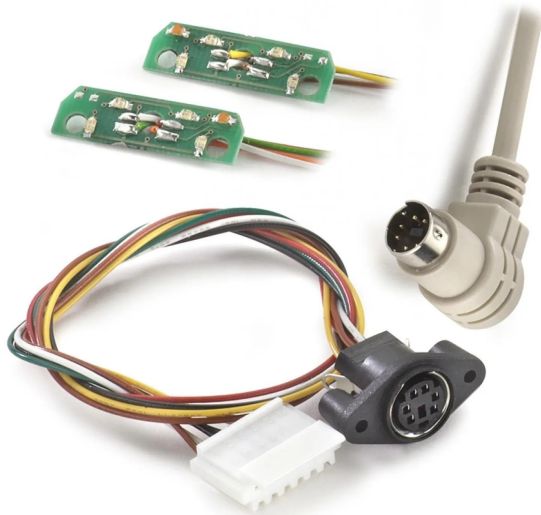

Item no.: 371025

500907071 - Model kit, 1:14 Trailer 7-chamber lighting set

from **55,97 EUR**

Item no.: 371025
shipping weight: 3.00 kg
Manufacturer: Carson

Product Description

Consisting of two assembled and ready-to-use circuit boards (each with 5 SMD LEDs), which are simply clicked into the 7-chamber rear lights of the CARSON trailers. The adapter cable between the CARSON trailer lighting and the TAMIYA MFC-01/MFC-03 is included in the scope of delivery. Suitable for TAMIYA MFC-01 300056511 Attention! Not suitable for children under 14 years.

Details- Scale: 1:14- Age recommendation: from 14 years Technical details- 2 circuit boards for 7-chamber tail lights- incl. MFC-01/MFC-03 adapter cable- incl. trailer cable Contents- 1:14 scale model kit- 2 circuit boards - MFC-01/MFC-03 adapter cable- Trailer cable- Instructions