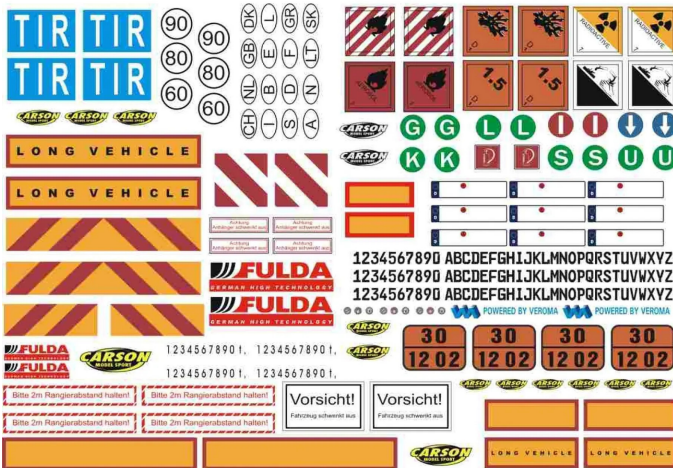

Item no.: 370888

**500907086 - Model kit,1:14 Decal sheet lorry warning symbols**

from **16,27 EUR**

Item no.: 370888  
 shipping weight: 0.20 kg  
 Manufacturer: Carson

**Product Description**

Great decal sheet suitable for many TAMIYA tractor units and trailers as well as other model trucks in 1:14/1:16 scale. The self-adhesive sheet contains numerous warning signs and notices, freely customisable number plates including letters and numbers, 16 country symbols and other logos. This makes model trucks even more realistic and individualised. Details- Scale: 1:14- Recommended age: 14 years and over Technical details- Transparent backing film- DIN A4- Self-adhesive Contents- Decal sheet DIN A4

**Specifications**

Scan this QR code to view the product  
 All details, up-to-date prices and availability