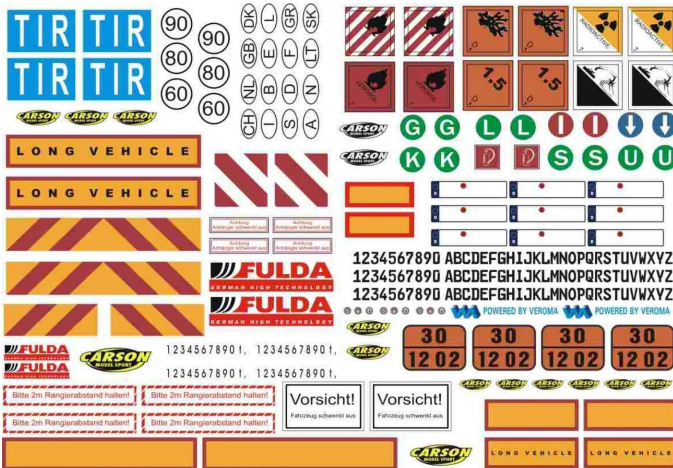

Item no.: 370888

500907086 - Model kit,1:14 Decal sheet lorry warning symbols

from 16,92 EUR

Item no.: 370888
 shipping weight: 0.20 kg
 Manufacturer: Carson

Product Description

Great decal sheet suitable for many TAMIYA tractor units and trailers as well as other model trucks in 1:14/1:16 scale. The self-adhesive sheet contains numerous warning signs and notices, freely customisable number plates including letters and numbers, 16 country symbols and other logos. This makes model trucks even more realistic and individualised. Details- Scale: 1:14- Recommended age: 14 years and over Technical details- Transparent backing film- DIN A4- Self-adhesive Contents- Decal sheet DIN A4

Specifications

Scan this QR code to view the product
 All details, up-to-date prices and availability