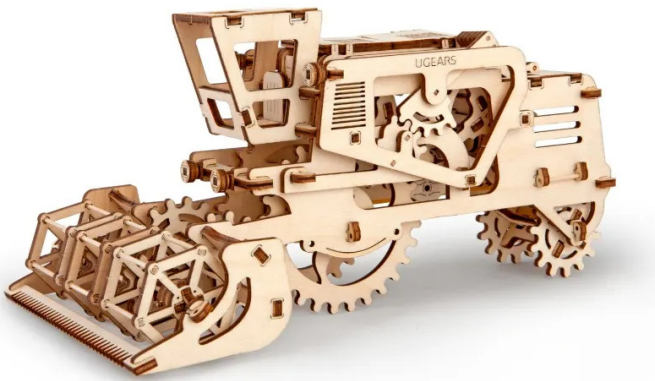

Item no.: 340212

70010 - Harvester - 154 Components

from **39,12 EUR**

Item no.: 340212
shipping weight: 0.70 kg
Manufacturer: UGEARS

Product Description

Harvester - 154 Components

Harvester take over several work steps during the grain harvest, so that they are indispensable in agriculture. At Ugears, we thought it was time to honor this impressive machine with a model. In the miniature vehicle, the refined interaction of the mechanics comes into its own.

Equipped with a rubber pull-back motor, the combine can be started by moving it backwards. It is also possible to turn its large gear to get its wheels rolling automatically. However, the model not only drives: At the same time, like the original, the reel turns. The machine can be braked with a lever.

A beautiful look is always important to us for our models. Every little detail is carefully worked out and an artistic overall picture is created. If driver's cab with seat, cutter bar, grain tank and further details: The replica of the agricultural machine is an extraordinary decorative object, suitable for the desk, for example. A small hidden compartment can also be opened using a lever.

Warning! Not for children under 3 years.

- Number of components: 154
- Setup time: 2 hours
- Model size: 27.4 x 16.5 x 13.3 cm

Specifications

Scan this QR code to
view the product
All details, up-to-date
prices and availability