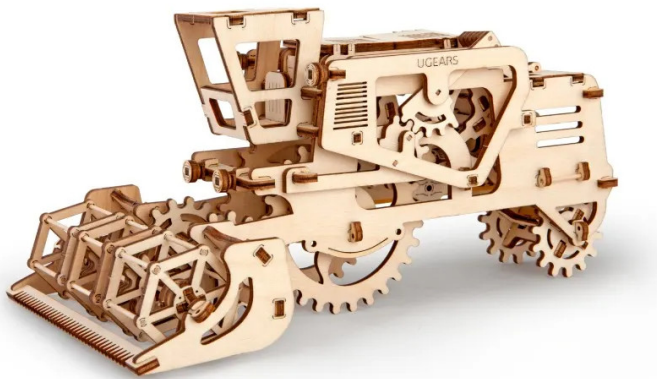

Item no.: 340212

70010 - Harvester - 154 Components

from **39,12 EUR**

Item no.: 340212
shipping weight: 0.70 kg
Manufacturer: UGEARS

Product Description

Harvester - 154 Components

Harvester take over several work steps during the grain harvest, so that they are indispensable in agriculture. At Ugears, we thought it was time to honor this impressive machine with a model. In the miniature vehicle, the refined interaction of the mechanics comes into its own.

Equipped with a rubber pull-back motor, the combine can be started by moving it backwards. It is also possible to turn its large gear to get its wheels rolling automatically. However, the model not only drives: At the same time, like the original, the reel turns. The machine can be braked with a lever.

A beautiful look is always important to us for our models. Every little detail is carefully worked out and an artistic overall picture is created. If driver's cab with seat, cutter bar, grain tank and further details: The replica of the agricultural machine is an extraordinary decorative object, suitable for the desk, for example. A small hidden compartment can also be opened using a lever.

Warning! Not for children under 3 years.

- Number of components: 154
- Setup time: 2 hours
- Model size: 27.4 x 16.5 x 13.3 cm

Specifications

Scan this QR code to
view the product
All details, up-to-date
prices and availability