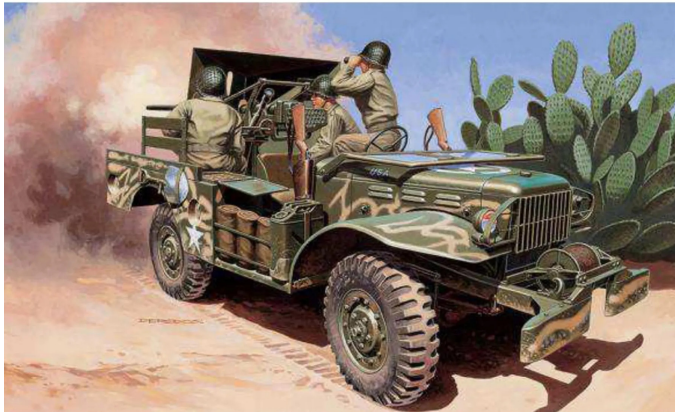

Item no.: 370077

510106555 - Model kit, 1:35 M6 Dodge Anti-Tank

from **14,98 EUR**

Item no.: 370077
shipping weight: 0.50 kg
Manufacturer: ITALERI

Product Description

The stationary model is a replica of the M6 Dodge Anti Tank. The Gun Motor Carriage M6 was developed on the famous 4x4 Dodge WC52 frame, which occupies 37 mm on the rear deck. light anti-tank gun. Thanks to its 6-cylinder Dodge T-214 engine, the M6 could reach a speed of 90 km/h on the road. The US Army used GMC M6 from the end of 1942 until the end of the Second World War in all theatres of operations such as the Mediterranean, the European front and the Pacific. The GMC M6 was established and further developed as an anti-tank vehicle. However, since the first clashes in Tunisia, its light weapon was often ineffective against the latest German armour protection. Its main role was partially changed and the M6 was used as an infantry support vehicle.

Details- Scale: 1:35- Age recommendation: from 14 years Technical data- Length: 2129 mm Contents- Kit- Decoration- Instructions Information- The high-quality kit from Italeri must be assembled by the customer. - The independent assembly is accompanied by step-by-step or illustrated assembly instructions. - The assembly instructions are of course included in the scope of delivery. - Based on the assembly instructions, the precisely fitting individual parts must be assembled. - The parts can be painted according to your own ideas. - Tools, glue and paint are not included with the plastic kit. These must be purchased as an option.