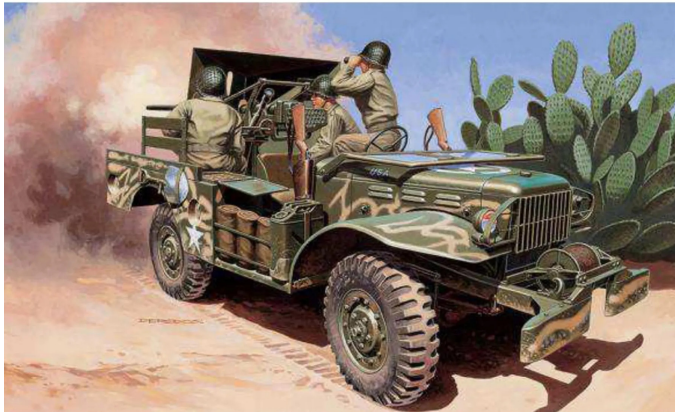

Item no.: 370077

510106555 - Model kit, 1:35 M6 Dodge Anti-Tank

from **15,58 EUR**

Item no.: 370077
shipping weight: 0.50 kg
Manufacturer: ITALERI

Product Description

The stationary model is a replica of the M6 Dodge Anti Tank. The Gun Motor Carriage M6 was developed on the famous 4x4 Dodge WC52 frame, which occupies 37 mm on the rear deck. light anti-tank gun. Thanks to its 6-cylinder Dodge T-214 engine, the M6 could reach a speed of 90 km/h on the road. The US Army used GMC M6 from the end of 1942 until the end of the Second World War in all theatres of operations such as the Mediterranean, the European front and the Pacific. The GMC M6 was established and further developed as an anti-tank vehicle. However, since the first clashes in Tunisia, its light weapon was often ineffective against the latest German armour protection. Its main role was partially changed and the M6 was used as an infantry support vehicle.

Details- Scale: 1:35- Age recommendation: from 14 years Technical data- Length: 2129 mm Contents- Kit- Decoration- Instructions Information- The high-quality kit from Italeri must be assembled by the customer. - The independent assembly is accompanied by step-by-step or illustrated assembly instructions. - The assembly instructions are of course included in the scope of delivery. - Based on the assembly instructions, the precisely fitting individual parts must be assembled. - The parts can be painted according to your own ideas. - Tools, glue and paint are not included with the plastic kit. These must be purchased as an option.