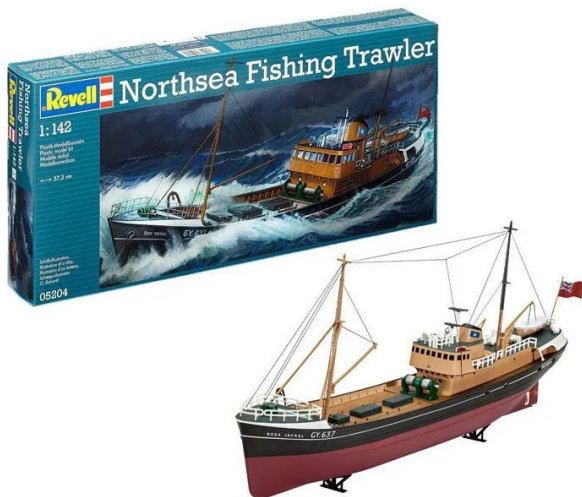

Item no.: 366183

Model kit , Northsea Fishing Trawler, 61 parts, 10 years and up

from 14,00 EUR

Item no.: 366183
shipping weight: 0.80 kg
Manufacturer: Revell

Product Description

From Newfoundland to Norway, the European fishing fleet is in action around the clock every day, battling the elements and the unforgiving sea. On a three-week fishing trip, the trawler devotes only about one week to fishing, the remaining two weeks are needed for travel to and from the fishing grounds. The equipment of these trawlers includes electronic equipment such as navigational aids, echo sonar and an automatic fish school reporting system that indicates the density of fish occurrences. Trawlers of this type tow their trawls on the right side (starboard side). The crew is 19 men.

The model:

- Detailed hull
- Structured deck
- Railing and liferaft container
- Radar masts
- Two masts
- One lifeboat
- Double winch on deck
- Two figures

Authentic decals for the following version:

- Northsea Fishing Trawler MV "Ross Jackal", Great Britain, 1961

Caution. Not suitable for children under 36 months.

- Scale:1:142
- Age recommendation:10+
- Number of parts:61
- Length:373 mm
- Height:165 mm

Specifications

Scan this QR code to
view the product
All details, up-to-date
prices and availability