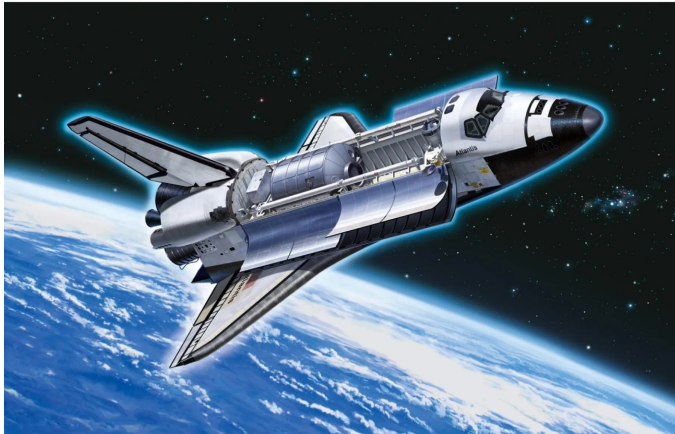

Item no.: 369317

300060402 - Model kit,1:100 Space Shuttle Atlantis

from **49,79 EUR**

Item no.: 369317
shipping weight: 2.00 kg
Manufacturer: TAMIYA

Product Description

The stand model is a replica of the space shuttle Atlantis, which was first launched by NASA on 12 April 1981. During its 30 years of service, this shuttle carried out numerous historic missions, such as the construction of the International Space Station. Atlantis carried out its last mission on 21 July 2011. The entire shuttle fleet is now to be exhibited in US museums. The TAMIYA model kit version impresses with its high accuracy of fit and attention to detail. Caution! Not suitable for children under 14 years of age.

Details:-Scale: 1:1000-Recommended age: from 14 years Technical details:- Movable cargo hold hatch Technical data:- Length 37.3 cm- Wingspan 23.8 cm Contents:- 1:1000 scale model kit- Spacecraft- Decals- Instructions Information:- The high-quality kit from TAMIYA must be assembled by the customer.- The self-assembly is accompanied by step-by-step and illustrated assembly instructions.- The assembly instructions are of course included in the scope of delivery.- The precisely fitting individual parts must be assembled on the basis of the assembly instructions.- The parts can be painted according to your own ideas.- Tools, glue and paints are not included in the scope of delivery of the plastic kit. These must be purchased as an option.