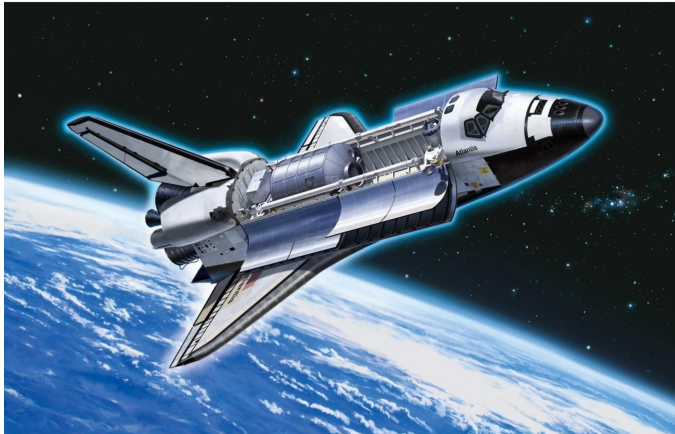

Item no.: 369317

300060402 - Model kit,1:100 Space Shuttle Atlantis

from **47,88 EUR**

Item no.: 369317
shipping weight: 2.00 kg
Manufacturer: TAMIYA

Product Description

The stand model is a replica of the space shuttle Atlantis, which was first launched by NASA on 12 April 1981. During its 30 years of service, this shuttle carried out numerous historic missions, such as the construction of the International Space Station. Atlantis carried out its last mission on 21 July 2011. The entire shuttle fleet is now to be exhibited in US museums. The TAMIYA model kit version impresses with its high accuracy of fit and attention to detail. Caution! Not suitable for children under 14 years of age.

Details:-Scale: 1:1000-Recommended age: from 14 years Technical details:- Movable cargo hold hatch Technical data:- Length 37.3 cm- Wingspan 23.8 cm Contents:- 1:1000 scale model kit- Spacecraft- Decals- Instructions Information:- The high-quality kit from TAMIYA must be assembled by the customer.- The self-assembly is accompanied by step-by-step and illustrated assembly instructions.- The assembly instructions are of course included in the scope of delivery.- The precisely fitting individual parts must be assembled on the basis of the assembly instructions.- The parts can be painted according to your own ideas.- Tools, glue and paints are not included in the scope of delivery of the plastic kit. These must be purchased as an option.