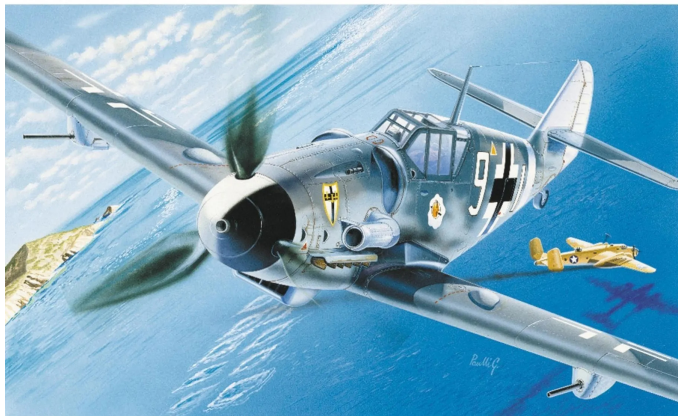

Item no.: 369821

51000063 - Model Kit, 1:72 Messerschmitt BF-109 G-6

from **8,43 EUR**

Item no.: 369821
shipping weight: 0.50 kg
Manufacturer: ITALERI

Product Description

The floor model is a replica of the Messerschmitt BF-109 G-6 aircraft. The BF-109 G represents the logical evolution of the earlier F version of the famous German fighter plane that dominated the skies in the early stages of World War II. The aircraft was equipped with a more powerful engine to increase speed and altitude. Some aircraft were also equipped with increased firepower to engage large Allied bombers. By the end of 1943, the BF-109 G was the backbone of the Luftwaffe and was used in all theatres where it succeeded in rallying the Allied air force until the end of the conflict.

- Detailed model kit in scale 1:72
- The floor model has dimensions: Length: 12.0 cm
- The high quality kit from Italeri has to be assembled by yourself
- The self-assembly is accompanied by step-by-step or illustrated assembly instructions. The assembly instructions are of course included in the delivery
- Based on the assembly instructions, the precisely fitting individual parts must be assembled. The parts can be painted according to your own ideas
- Tools, glue and paint are not included in the plastic kit. These must be purchased as an option