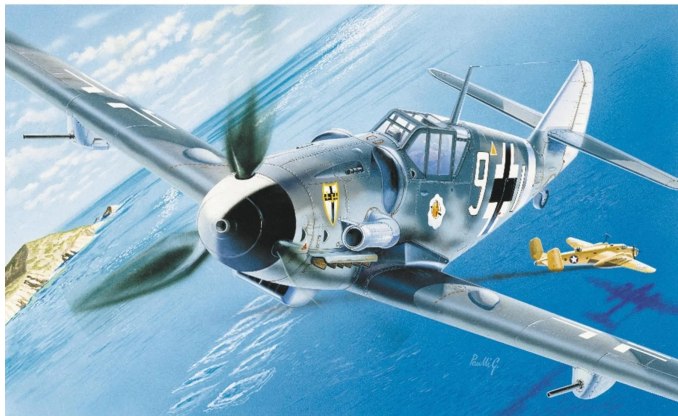

Item no.: 369821

51000063 - Model Kit, 1:72 Messerschmitt BF-109 G-6

from **8,11 EUR**

Item no.: 369821
shipping weight: 0.50 kg
Manufacturer: ITALERI

Product Description

The floor model is a replica of the Messerschmitt BF-109 G-6 aircraft. The BF-109 G represents the logical evolution of the earlier F version of the famous German fighter plane that dominated the skies in the early stages of World War II. The aircraft was equipped with a more powerful engine to increase speed and altitude. Some aircraft were also equipped with increased firepower to engage large Allied bombers. By the end of 1943, the BF-109 G was the backbone of the Luftwaffe and was used in all theatres where it succeeded in rallying the Allied air force until the end of the conflict.

- Detailed model kit in scale 1:72
- The floor model has dimensions: Length: 12.0 cm
- The high quality kit from Italeri has to be assembled by yourself
- The self-assembly is accompanied by step-by-step or illustrated assembly instructions. The assembly instructions are of course included in the delivery
- Based on the assembly instructions, the precisely fitting individual parts must be assembled. The parts can be painted according to your own ideas
- Tools, glue and paint are not included in the plastic kit. These must be purchased as an option