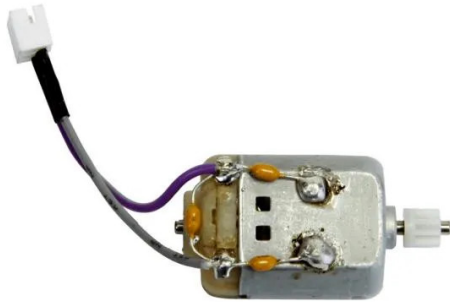

Item no.: 364696

Motor E200 Standard, complete

from **7,95 EUR**

Item no.: 364696
shipping weight: 0.10 kg
Manufacturer: Carrera

Product Description

With the E200 motor you always have a reliable spare part ready to give your slot car the performance it needs. It can be used as a standard motor for all your Carrera EVOLUTION cars from 2003 and Carrera Digital 132 cars from 2007. To make sure that your car is compatible with this motor, simply take a look at the spare parts list for the relevant Carrera series. You can also recognise all cars that are designed for the E200 motor by the second magnet in front of the rear axle.
Caution! Not suitable for children under 36 months.