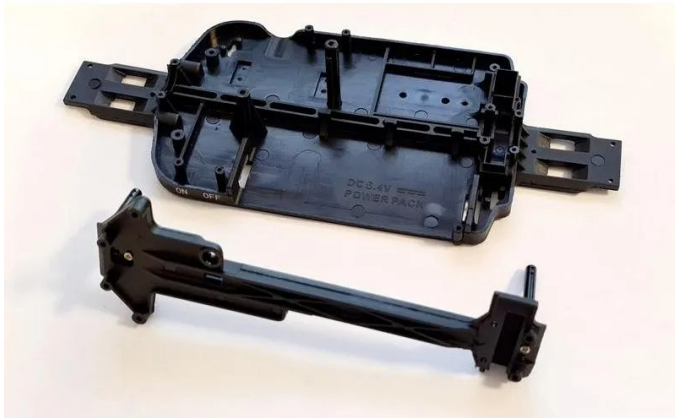

Item no.: 363592

## 370410718 - RC chassis and top deck

from **7,00 EUR**

Item no.: 363592  
shipping weight: 0.10 kg  
Manufacturer: Carrera

### Product Description

Carrera RC Chassis + Topdeck 370183015 Red Bull NX2 -PX- Carrera© Profi©.Caution! Not suitable for children under 36 months.  
- Compatible with: Red Bull NX2 -PX- Carrera(C) Profi(C) 370183015- Recommended age: 14 years and over