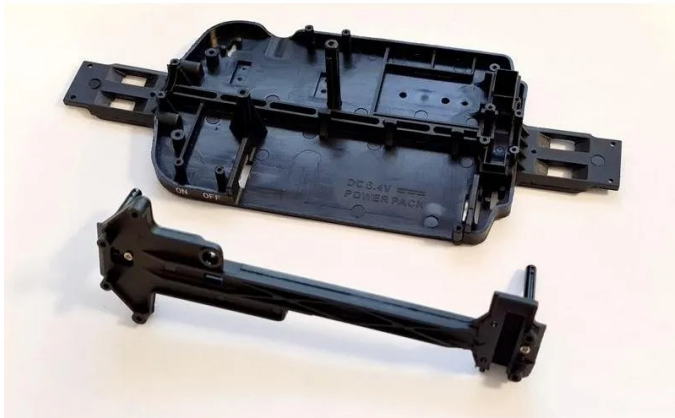

Item no.: 363592

## 370410718 - RC chassis and top deck

from **7,28 EUR**

Item no.: 363592  
shipping weight: 0.10 kg  
Manufacturer: Carrera

### Product Description

Carrera RC Chassis + Topdeck 370183015 Red Bull NX2 -PX- Carrera© Profi©.Caution! Not suitable for children under 36 months.  
- Compatible with: Red Bull NX2 -PX- Carrera(C) Profi(C) 370183015- Recommended age: 14 years and over