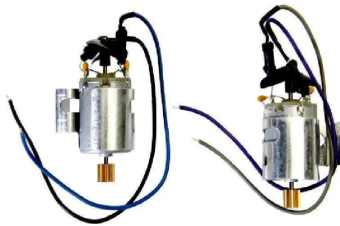

Item no.: 363322

RC CA RC 1 ENGINE 380 FORPOWERWAVE

0,85 EUR

Item no.: 363322
shipping weight: 0.10 kg
Manufacturer: Carrera

Product Description

Set of 2 motors 280 for Power Wave (300001)
Caution! Not suitable for children under 36 months.
Motors for:

- 300001

Specifications

Scan this QR code to
view the product
All details, up-to-date
prices and availability