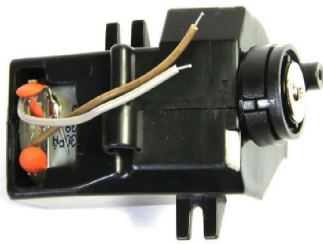

Item no.: 363271

370980218 - 1 Steering gear as spare part, RC, from 8 years old

from **5,43 EUR**

Item no.: 363271
shipping weight: 0.10 kg
Manufacturer: Carrera

Product Description

1 steering gear as spare part for Carrera RC, 201001, 201002, 201005, 200100, 200101, 202010, 202011, 202004, 202005, 202006, 202007.
Not suitable for children under 36 months.

- Scale: 1:20

Specifications

Scan this QR code to
view the product
All details, up-to-date
prices and availability