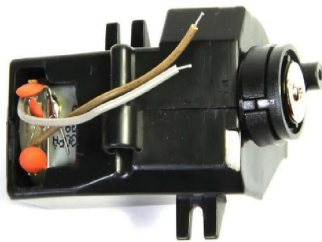

Item no.: 363271

370980218 - 1 Steering gear as spare part, RC, from 8 years old

from **5,43 EUR**

Item no.: 363271
shipping weight: 0.10 kg
Manufacturer: Carrera

Product Description

1 steering gear as spare part for Carrera RC, 201001, 201002, 201005, 200100, 200101, 202010, 202011, 202004, 202005, 202006, 202007.
Not suitable for children under 36 months.

- Scale: 1:20

Specifications

Scan this QR code to
view the product
All details, up-to-date
prices and availability