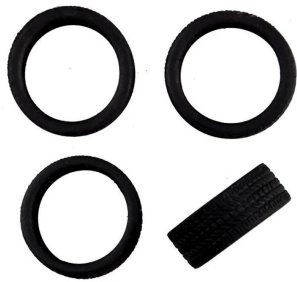

Item no.: 363025

Tyre set 27493, 30730, 30731

from **3,31 EUR**

Item no.: 363025
shipping weight: 0.10 kg
Manufacturer: Carrera

Product Description

Tyre set for models: 20027493, 20030730, 20030731.

Content:

- 2x front tyres
- 2x rear tyres

Note: Spare tyres have no imprint.

Attention: not suitable for children under 36 months!

This accessory is compatible with the following systems:

- Carrera Evolution
- Carrera DIGITAL 132