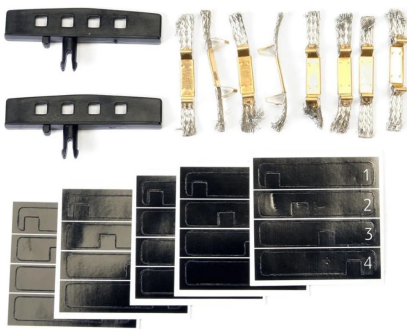

Item no.: 362963

Digital 132 Guide Keel Set

from **6,29 EUR**

Item no.: 362963
shipping weight: 0.10 kg
Manufacturer: Carrera

Product Description

Guide rail set for vehicles with new Digital 132 chassis from 2007.

Attention: not suitable for children under 36 months!

Content:

- 2x guide keels
- 8x double sander
- 5x sticker

Specifications

Scan this QR code to
view the product
All details, up-to-date
prices and availability