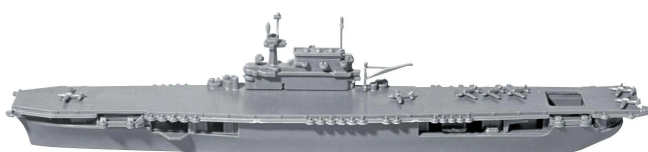

Item no.: 365889

Model kit with basic accessories, USS Enterprise CV-6, 83 parts, from 12 years old

from 14,45 EUR

Item no.: 365889
shipping weight: 0.90 kg
Manufacturer: Revell

Product Description

The USS Enterprise was the most famous American aircraft carrier of the Second World War. She took part in nearly every major battle of the Pacific War and remains the most decorated ship in US Navy history.

- Waterline model
- Aircraft
- In addition to base paints, glue and brushes are included

Scope of delivery:

Plastic model kit (not assembled), Illustrated multilingual building instructions, Decals, Base colours (Revell Aqua Color), Adhesive (Revell Contacta Professional Mini), Brushes.

CAUTION. Not suitable for children under 8 years. Solvent-based glue (12.5 g) and water-soluble paints included. Glue bottle with functional sharp tip! Liquid and vapour flammable. May cause drowsiness and dizziness. Keep under lock and key. Dispose of according to local/regional/national/international regulations. Use under adult supervision. Read and follow instructions with your child before use and keep ready for reference. Contains: n-butyl acetate CAS 123-86-4

- Scale:1:1200
- Age recommendation:12+
- Number of parts:83
- Length:205 mm

Specifications

**Scan this QR code to
view the product**
All details, up-to-date
prices and availability