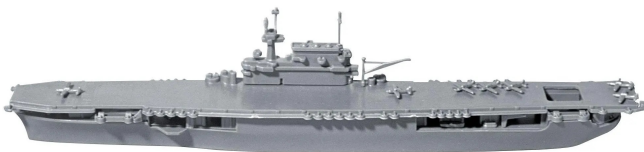

Item no.: 365889

Model kit with basic accessories, USS Enterprise CV-6, 83 parts, from 12 years old

from 14,45 EUR

Item no.: 365889
shipping weight: 0.90 kg
Manufacturer: Revell

Product Description

The USS Enterprise was the most famous American aircraft carrier of the Second World War. She took part in nearly every major battle of the Pacific War and remains the most decorated ship in US Navy history.

- Waterline model
- Aircraft
- In addition to base paints, glue and brushes are included

Scope of delivery:

Plastic model kit (not assembled), Illustrated multilingual building instructions, Decals, Base colours (Revell Aqua Color), Adhesive (Revell Contacta Professional Mini), Brushes.

- Scale:1:1200
- Age recommendation:12+
- Number of parts:83
- Length:205 mm

Specifications

**Scan this QR code to
view the product**
All details, up-to-date
prices and availability