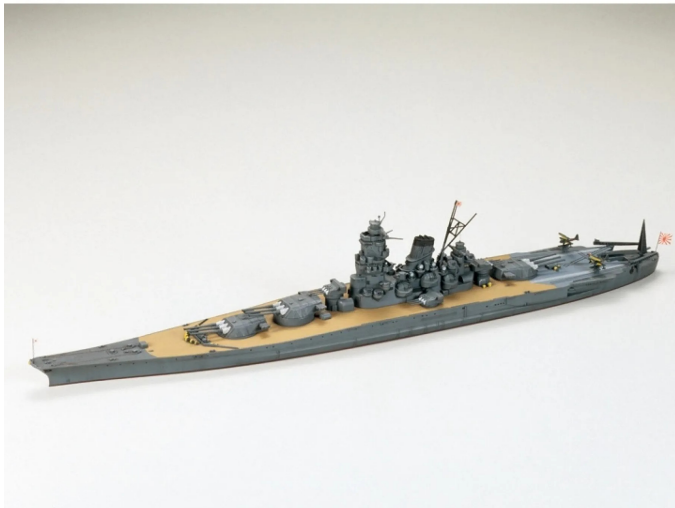

Item no.: 369671

## 300031114 - Model kit,1:700 JPN Musashi battleship WL

from **21,26 EUR**

Item no.: 369671  
shipping weight: 3.00 kg  
Manufacturer: TAMIYA

### Product Description

The stand model is a replica of the Japanese Musashi battleship, which was the second battleship of the Yamato class and the last to be built by the Japanese navy in 1938. Details such as the armour belt on the side have been accurately reproduced. In addition, the side of the boat hangar at the rear is a separate part to enhance the three-dimensional effect. The highlights are the weapons, which were considered the most powerful weapons in the world at the time. Accordingly, a triple 46 cm main turret is attached, which is modelled in detail with each barrel as a separate part up to the watertight base cloth. In addition, the 15.5 cm secondary armament and the 12.7 cm high-angle cannon convey the powerful attacking force of the battleship. The rangefinder and the direction finder also have a three-dimensional effect. The main turret, the secondary turret and the rangefinder can be rotated with a poly cap. The Tamiya stand model impresses with its quality, attention to detail and accuracy of fit.