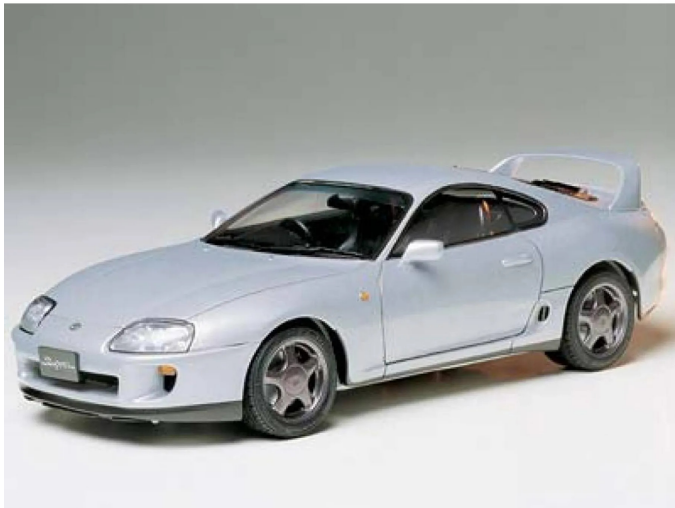

## 300024123 - Model kit, 1:24 Toyota Supra

from **20,56 EUR**

Item no.: 370448  
shipping weight: 1.00 kg  
Manufacturer: TAMIYA

### Product Description

Due to its historical background, the stand model of the Toyota Supra is a showpiece for nostalgic hobbyists and mechanics. The Toyota Supra is a replica of the successful Toyota 2000-GT sports car. The interplay between performance and uncompromising driving behaviour is reflected in the TAMIYA model kit in the accuracy of fit and attention to detail. Characteristic of a TAMIYA model kit version of a historic car is the attention to detail, for example in the oversized rear spoiler, which was installed for great downforce for the original vehicle. The model of the Toyota Supra is ideal for beginners to get a feel for assembling model kits. Caution! Not suitable for children under 14 years.