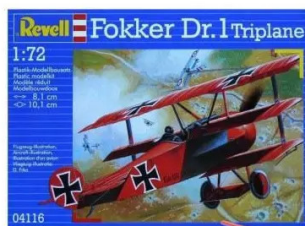

Item no.: 365460

04116 - Revell Fokker Dr. 1 Triplane - Model kit, 37 parts, 10 years and up

from **7,27 EUR**

Item no.: 365460
shipping weight: 0.80 kg
Manufacturer: Revell

Product Description

Baron Manfred von Richthofen and his red Fokker triplane made history in World War 1. The Dr. 1 was the most manoeuvrable of all the aircraft in use and achieved high climb speeds. Delivered to the troops in June 1917, the Dr. 1 was withdrawn from the front at the end of 1917, but Richthofen continued to fly it until April 1918.

- Scale: 1:72
- Age recommendation: 10+
- Number of parts: 37
- Length: 81 mm
- Wingspan: 101 mm

Specifications

Scan this QR code to
view the product
All details, up-to-date
prices and availability