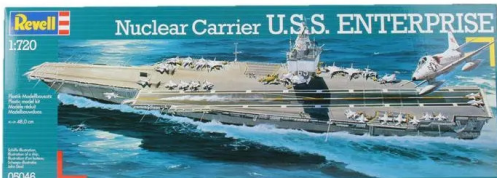

Item no.: 365507

Model Kit , Nuclear Carrier U.S.S. Enterprise, 102 parts, from 12 years old

from **18,81 EUR**

Item no.: 365507
shipping weight: 0.80 kg
Manufacturer: Revell

Product Description

The nuclear-powered Enterprise is the first aircraft carrier of its kind and is one of the largest ships ever built. This gigantic aircraft carrier was put into service on 25 November 1961. Eight water-cooled reactors generate a total power of 300,000 hp, with which the ship reaches an average speed of 35 knots. The displacement is 75,700 tonnes and the flight deck is 76.8 metres wide. 414 officers and 4,260 crew members are on board on average. Since the Enterprise is independent of external supplies due to its nuclear propulsion, large fuel depots are available for the on-board aircraft. The largest and most modern aircraft of the U.S. Navy can be operated from the Enterprise.

- Optionally to be built with complete fuselage or as a waterline model
- 30 on-board aircraft
- Detailed superstructure
- Missile armament
- Radar antennas
- U.S. Navy decals
- Display stand

Scope of delivery: