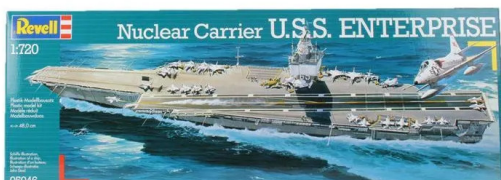

Item no.: 365507

Model Kit , Nuclear Carrier U.S.S. Enterprise, 102 parts, from 12 years old

from **18,44 EUR**

Item no.: 365507
shipping weight: 0.80 kg
Manufacturer: Revell

Product Description

The nuclear-powered Enterprise is the first aircraft carrier of its kind and is one of the largest ships ever built. This gigantic aircraft carrier was put into service on 25 November 1961. Eight water-cooled reactors generate a total power of 300,000 hp, with which the ship reaches an average speed of 35 knots. The displacement is 75,700 tonnes and the flight deck is 76.8 metres wide. 414 officers and 4,260 crew members are on board on average. Since the Enterprise is independent of external supplies due to its nuclear propulsion, large fuel depots are available for the on-board aircraft. The largest and most modern aircraft of the U.S. Navy can be operated from the Enterprise.

- Optionally to be built with complete fuselage or as a waterline model
- 30 on-board aircraft
- Detailed superstructure
- Missile armament
- Radar antennas
- U.S. Navy decals
- Display stand

Scope of delivery: