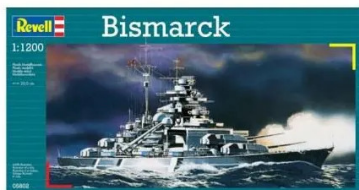

## Bismarck - Model kit, 31 parts, from 10 years old

from **7,56 EUR**

Item no.: 366235  
shipping weight: 0.80 kg  
Manufacturer: Revell

### Product Description

The Bismarck, the flagship of the German navy, was the largest German warship alongside the Tirpitz and had a displacement of 50,900 t and a crew of 2,092. Commissioned on 24.08.1940, she sailed on 18.05.1941 for Operation Rhine Exercise. Together with the Prinz Eugen, however, she was discovered early by British air reconnaissance. During the encounter with the Hood, the latter was sunk by the Bismarck on 24.05.1941. After a long pursuit, she received an aircraft torpedo hit on 26.05.1941 and was placed by the British battleships King George V and H.M.S. Rodney. On 27.05. her own crew sank the Bismarck 490 km off the French coast.