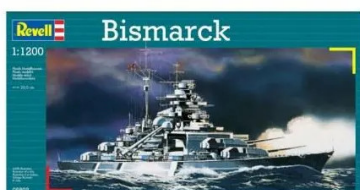

Item no.: 366235

Bismarck - Model kit, 31 parts, from 10 years old

from **7,27 EUR**

Item no.: 366235
shipping weight: 0.80 kg
Manufacturer: Revell

Product Description

The Bismarck, the flagship of the German navy, was the largest German warship alongside the Tirpitz and had a displacement of 50,900 t and a crew of 2,092. Commissioned on 24.08.1940, she sailed on 18.05.1941 for Operation Rhine Exercise. Together with the Prinz Eugen, however, she was discovered early by British air reconnaissance. During the encounter with the Hood, the latter was sunk by the Bismarck on 24.05.1941. After a long pursuit, she received an aircraft torpedo hit on 26.05.1941 and was placed by the British battleships King George V and H.M.S. Rodney. On 27.05. her own crew sank the Bismarck 490 km off the French coast.