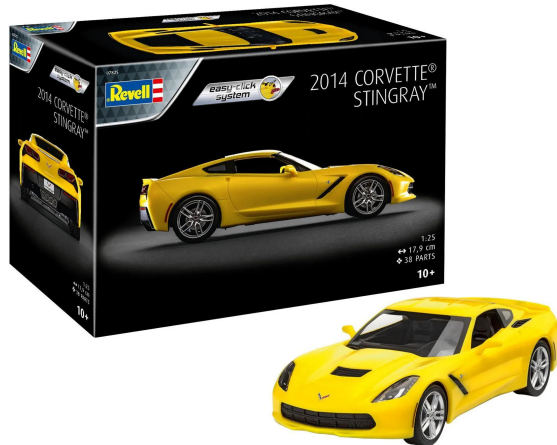

Item no.: 366322

07825 - 2014 Corvette Stingray kit, 38 parts, from 10 years old

19,70 EUR

Item no.: 366322
shipping weight: 1.10 kg
Manufacturer: Revell

Product Description

2014 Corvette® Stingray easy-click system. The popular easy-click model kits in a classy promotion box with a great design. Easy-click model kit for the 466 hp current super sports car, which bears the name Stingray again after more than 30 years and perfectly combines racetrack performance with everyday usability.

- Detailed body
- Plug-in kit, no gluing necessary
- Rotating wheels
- Stickers and decals

Tinkering fun with great results for everyone from the age of 10. The innovative easy-click system guarantees quick success: Multi-coloured, precisely manufactured components are stably connected by simply plugging them together and decorated with stickers. Painting is not necessary! Optionally, the model can be additionally painted and thus becomes a very personal unique specimen. A recommendation with up to 5 colours is included in the assembly instructions.

- Scale: 1:25
- Age recommendation: 10+
- Number of parts: 38
- Length: 179 mm
- Width: 86 mm
- Height: 49 mm

Specifications

Scan this QR code to
view the product
All details, up-to-date
prices and availability