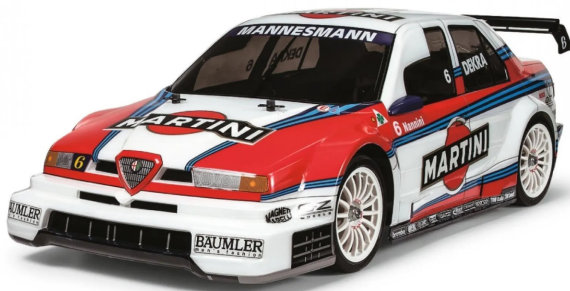

Item no.: 369206

300058606 - RC Car,1:10 RC Alfa Rom.155 V6 TI Martini TT-02

from **119,52 EUR**

Item no.: 369206
shipping weight: 2.00 kg
Manufacturer: TAMIYA

Product Description

TAMIYA presents the Alfa Romeo 155 V6 TI Martini, another touring car based on the TT-02 chassis. The 58606 TAMIYA 1:10 scale model is based on the proven TT-02 chassis. The wheelbase, ground clearance, track and gear ratio can be adjusted in many ways and the chassis can be quickly tuned into a racer with the countless optional tuning parts. The 4WD drive with central shaft, double wishbones and suspension struts on all four wheels ensure a true-to-life driving experience and optimum traction. The underside of the chassis has an extra smooth design and the battery compartment accommodates all standard battery types. A visual highlight are the wheel drivers, which have attached dummy brake discs. The enclosed body is unpainted and can be painted with TAMIYA polycarbonate paints. **ATTENTION** Before you start assembling the model, you should have read and understood all the instructions. If a child is assembling the model, a supervising adult should also have read the assembly instructions. Tools including knives are used when assembling the kit. Special care should be taken to avoid injury. If difficulties arise during assembly, ask an adult to supervise the work or a model builder with RC experience or a specialist dealer. Only use tools for their intended purpose. There is a risk of injury if used incorrectly. If you use paint and/or glue (not included in the kit), observe and follow the instructions supplied with the kit. Keep the kit away from small children. Prevent children from putting any components in their mouths or pulling plastic bags over their heads. **Caution!** Not suitable for children under 3 years of age. Choking hazard due to small parts.