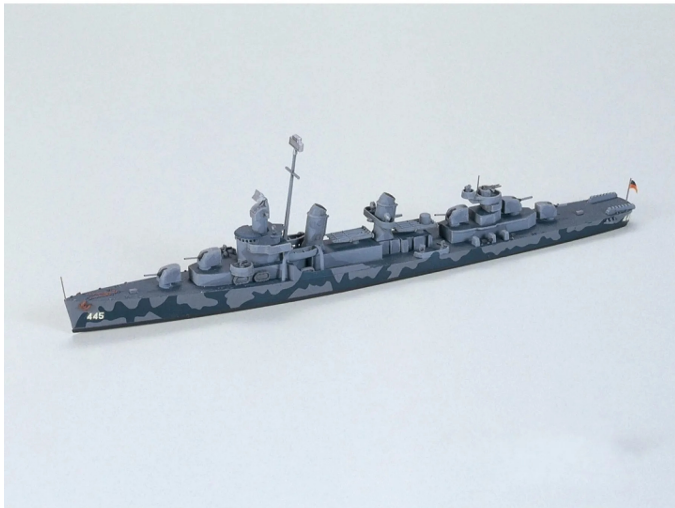

Item no.: 369682

300031902 - Model Kit,1:700 US DD445 Fletcher Destroyer WL

from **7,20 EUR**

Item no.: 369682
shipping weight: 3.00 kg
Manufacturer: TAMIYA

Product Description

The floor model is a recreation of the DD445 Fletcher, which was active on the Pacific front, such as at the Third Battle of the Solomons. All features are faithfully represented, such as a flat deck drawing a sharp line from bow to stern, five 12.7-cm guns and a low and stable bridge. In addition, weapons such as a 53.3-cm torpedo launcher with 5 units, a 20-mm cannon and a depth charge projector are also high quality. Caution! Not suitable for children under 36 months due to small parts which may be swallowed, choking hazard.

- Art.no.: 300031902- Art.description: 1:700 US DD445 Fletcher destroyer WL- Scale: 1:700- Length of the model: 162 mm- Kit model, scale 1:700- Waterline, instructions, decoration- Length 162 mm- Detailed model kit in scale 1:700. The stand model has a length of 16.2 cm- The high-quality kit from Tamiya has to be assembled by yourself- The self-assembly is accompanied by step-by-step or illustrated assembly instructions. The assembly instructions are of course included in the delivery- Based on the assembly instructions, the precisely fitting individual parts must be assembled. The parts can be painted according to your own ideas- Tools, glue and paints are not included in the scope of delivery of the plastic construction set. These must be purchased as an option.- Recommended age: 14 years