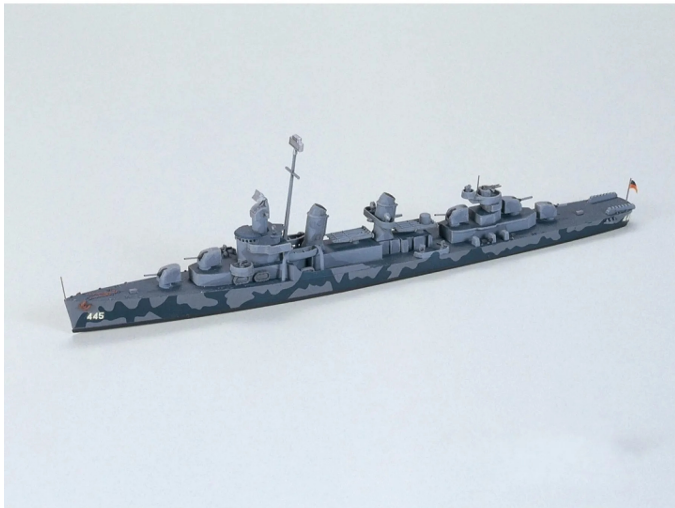

Item no.: 369682

## 300031902 - Model Kit,1:700 US DD445 Fletcher Destroyer WL

from **7,49 EUR**

Item no.: 369682  
shipping weight: 3.00 kg  
Manufacturer: TAMIYA

### Product Description

The floor model is a recreation of the DD445 Fletcher, which was active on the Pacific front, such as at the Third Battle of the Solomons. All features are faithfully represented, such as a flat deck drawing a sharp line from bow to stern, five 12.7-cm guns and a low and stable bridge. In addition, weapons such as a 53.3-cm torpedo launcher with 5 units, a 20-mm cannon and a depth charge projector are also high quality. Caution! Not suitable for children under 36 months due to small parts which may be swallowed, choking hazard.

- Art.no.: 300031902- Art.description: 1:700 US DD445 Fletcher destroyer WL- Scale: 1:700- Length of the model: 162 mm- Kit model, scale 1:700- Waterline, instructions, decoration- Length 162 mm- Detailed model kit in scale 1:700. The stand model has a length of 16.2 cm- The high-quality kit from Tamiya has to be assembled by yourself- The self-assembly is accompanied by step-by-step or illustrated assembly instructions. The assembly instructions are of course included in the delivery- Based on the assembly instructions, the precisely fitting individual parts must be assembled. The parts can be painted according to your own ideas- Tools, glue and paints are not included in the scope of delivery of the plastic construction set. These must be purchased as an option.- Recommended age: 14 years