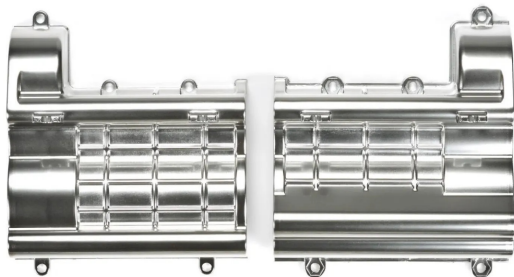

Item no.: 370879

## 300056539 - Model kit, 1:14 B-parts gearbox housing matt chrome

from **10,71 EUR**

Item no.: 370879  
shipping weight: 0.20 kg  
Manufacturer: TAMIYA

### Product Description

Turn your TAMIYA truck into an eye-catcher, the matt chrome finish of the 3-speed gearbox housing attracts everyone. Suitable for all 2- and 3-axle TAMIYA trucks. Caution! Not suitable for children under 36 months.

- Scope of delivery: 1 gearbox housing set chrome matt- Recommended age: 14 years and older