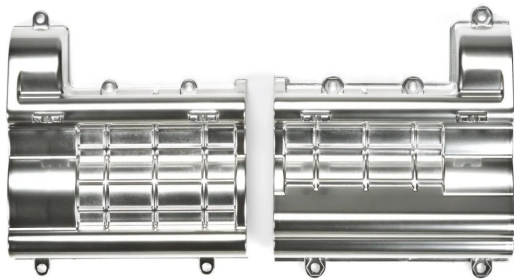

Item no.: 370879

## 300056539 - Model kit, 1:14 B-parts gearbox housing matt chrome

from **10,30 EUR**

Item no.: 370879  
shipping weight: 0.20 kg  
Manufacturer: TAMIYA

### Product Description

Turn your TAMIYA truck into an eye-catcher, the matt chrome finish of the 3-speed gearbox housing attracts everyone. Suitable for all 2- and 3-axle TAMIYA trucks. Caution! Not suitable for children under 36 months.

- Scope of delivery: 1 gearbox housing set chrome matt- Recommended age: 14 years and older