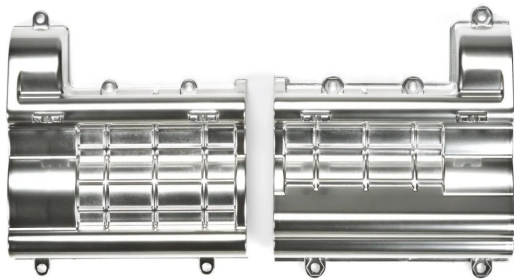

Item no.: 370879

300056539 - Model kit, 1:14 B-parts gearbox housing matt chrome

from **10,71 EUR**

Item no.: 370879
shipping weight: 0.20 kg
Manufacturer: TAMIYA

Product Description

Turn your TAMIYA truck into an eye-catcher, the matt chrome finish of the 3-speed gearbox housing attracts everyone. Suitable for all 2- and 3-axle TAMIYA trucks. Caution! Not suitable for children under 36 months.

- Scope of delivery: 1 gearbox housing set chrome matt- Recommended age: 14 years and older

Specifications

Scan this QR code to
view the product

All details, up-to-date
prices and availability