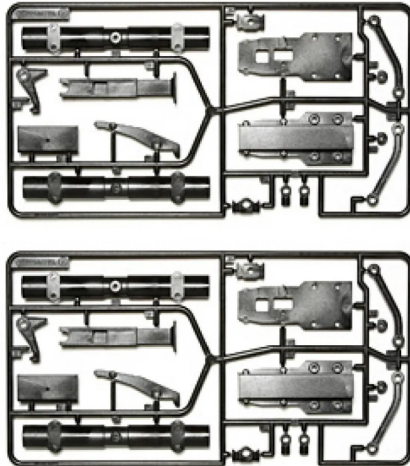

Item no.: 370878

300056525 - Model kit, 1:14 B-parts trailer axles reinforced

from **16,07 EUR**

Item no.: 370878
shipping weight: 0.20 kg
Manufacturer: TAMIYA

Product Description

These reinforced components can be easily replaced on the following trailers:- 300056302 1:14 RC US container trailer- 300056306 1:14 RC flatbed trailer- 300056333 1:14 RC US tank trailer GallantEagle.Only the following parts are used on the 1:14 RC stanchion telescopic trailer BS (300056310): B1, B6, B13 & B14.The matt finish of the components make them look even more realistic.Caution! Not suitable for children under 36 months.

- Scope of delivery: 2 B-parts injection moulded branch- Recommended age: 14 years and over

Specifications

Scan this QR code to
view the product
All details, up-to-date
prices and availability