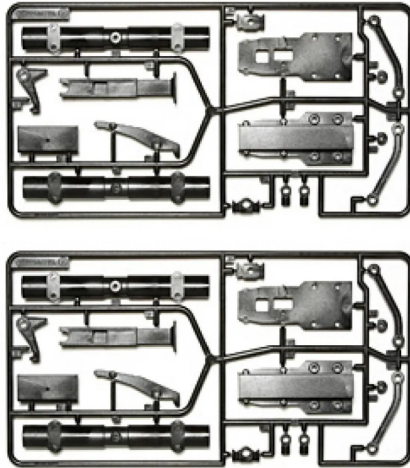

## 300056525 - Model kit, 1:14 B-parts trailer axles reinforced

from **15,45 EUR**

Item no.: 370878  
shipping weight: 0.20 kg  
Manufacturer: TAMIYA

### Product Description

These reinforced components can be easily replaced on the following trailers:- 300056302 1:14 RC US container trailer- 300056306 1:14 RC flatbed trailer- 300056333 1:14 RC US tank trailer GallantEagle. Only the following parts are used on the 1:14 RC stanchion telescopic trailer BS (300056310): B1, B6, B13 & B14. The matt finish of the components make them look even more realistic. Caution! Not suitable for children under 36 months.

- Scope of delivery: 2 B-parts injection moulded branch- Recommended age: 14 years and over