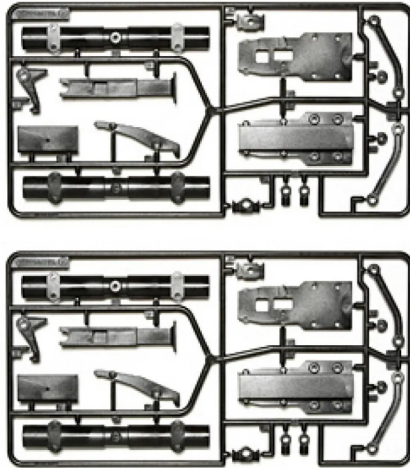

## 300056525 - Model kit, 1:14 B-parts trailer axles reinforced

from **16,07 EUR**

Item no.: 370878  
shipping weight: 0.20 kg  
Manufacturer: TAMIYA

### Product Description

These reinforced components can be easily replaced on the following trailers:- 300056302 1:14 RC US container trailer- 300056306 1:14 RC flatbed trailer- 300056333 1:14 RC US tank trailer GallantEagle.Only the following parts are used on the 1:14 RC stanchion telescopic trailer BS (300056310): B1, B6, B13 & B14.The matt finish of the components make them look even more realistic.Caution! Not suitable for children under 36 months.

- Scope of delivery: 2 B-parts injection moulded branch- Recommended age: 14 years and over