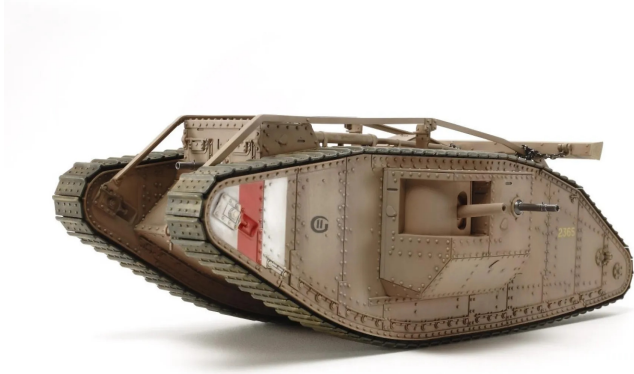

Item no.: 369848

300030057 - Model Kit, 1:35 WWI Brit. Tank Mk. IV Male (mot.)

69,19 EUR

Item no.: 369848
shipping weight: 0.80 kg
Manufacturer: TAMIYA

Product Description

The floor model is a replica of the British tank MK. IV Male, which was a successor to the MK. I, which was one of the first tanks of the First World War and was designed to break the stalemates of trench warfare on the Western Front. The MK. I was first fielded in 1916 and had both male and female versions, this foundation was subsequently adopted for the successor tank, the MK. IV. Caution: Not suitable for children under 14 years of age.

- Scale: 1:35- Recommended age: 14 years and up- Length: 230 mm- Contents: Kit model, electric motor, individual link chains, instructions, decoration- The high-quality kit from TAMIYA must be assembled by the owner.- The independent assembly is accompanied by step-by-step or illustrated assembly instructions. - The assembly instructions are of course included in the delivery.- Based on the assembly instructions, the precisely fitting individual parts must be assembled. - The parts can be painted according to your own ideas.- Tools, glue and paint are not included in the plastic kit. These must be purchased as an option.