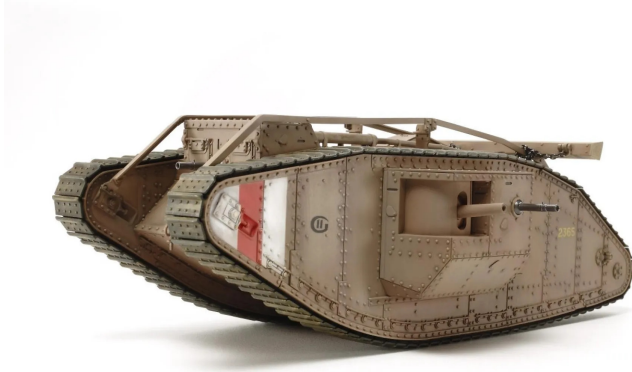

## 300030057 - Model Kit, 1:35 WWI Brit. Tank Mk. IV Male (mot.)

from **73,23 EUR**

Item no.: 369848  
shipping weight: 0.80 kg  
Manufacturer: TAMIYA

### Product Description

The floor model is a replica of the British tank MK. IV Male, which was a successor to the MK. I, which was one of the first tanks of the First World War and was designed to break the stalemates of trench warfare on the Western Front. The MK. I was first fielded in 1916 and had both male and female versions, this foundation was subsequently adopted for the successor tank, the MK. IV. Caution: Not suitable for children under 14 years of age.

- Scale: 1:35- Recommended age: 14 years and up- Length: 230 mm- Contents: Kit model, electric motor, individual link chains, instructions, decoration- The high-quality kit from TAMIYA must be assembled by the owner.- The independent assembly is accompanied by step-by-step or illustrated assembly instructions. - The assembly instructions are of course included in the delivery.- Based on the assembly instructions, the precisely fitting individual parts must be assembled. - The parts can be painted according to your own ideas.- Tools, glue and paint are not included in the plastic kit. These must be purchased as an option.