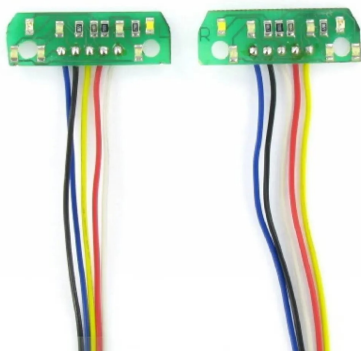

Item no.: 369412

500907387 - Model kit,1:14 7.2V 7-chamber LED board Uni

from **47,01 EUR**

Item no.: 369412
shipping weight: 0.20 kg
Manufacturer: Carson

Product Description

7.2V 7-chamber LED board UniAttention!Not compatible with the TAMIYA MFC.Notsuitable for children under 3 years. Choking hazard due to small parts.
- Recommended age: 14 years and older- Scale: 1:14- 7-chamber electronics 7,2 Volt- 1 pair (1x left, 1x right)- equipped with SMD - LEDs- common positive pole- 4 light funct. Indicator, tail light, brake light and reversing light- Cable length: approx. 250mm- Suitable for item no. 500907037. The tail light is not included in the scope of delivery.