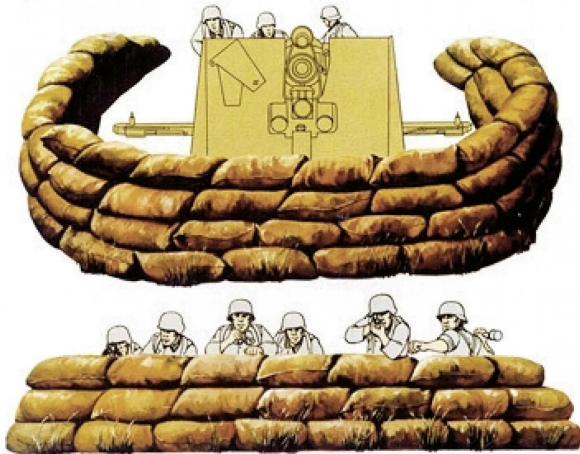

Item no.: 370239

300035025 - Model Kit, 1:35 Diorama Set Sandbags (36+12)

from **3,70 EUR**

Item no.: 370239
shipping weight: 0.50 kg
Manufacturer: TAMIYA

Product Description

The stand model is a replica of sandbags stacked on top of each other, thus forming a wall. Due to the detailed representation, every diorama can be reproduced in an authentic and lively atmosphere.- Detailed model kit in the scale of 1:35- The high-quality kit from TAMIYA must be assembled independently.- The independent assembly is accompanied with the help of step-by-step or illustrated assembly instructions. The assembly instructions are of course included in the delivery.- Based on the assembly instructions, the precisely fitting individual parts must be assembled. The parts can be painted according to your own ideas.- Tools, glue and paint are not included in the scope of delivery of the plastic kit. These must be purchased as an option. Caution! Not suitable for children under 36 months. Choking hazard due to small parts.

- Kit model, scale: 1:35- Contents: 12 sandbags, 36 crushed sandbags, instructions- Recommended age: 14 years and over

Specifications

Scan this QR code to
view the product
All details, up-to-date
prices and availability