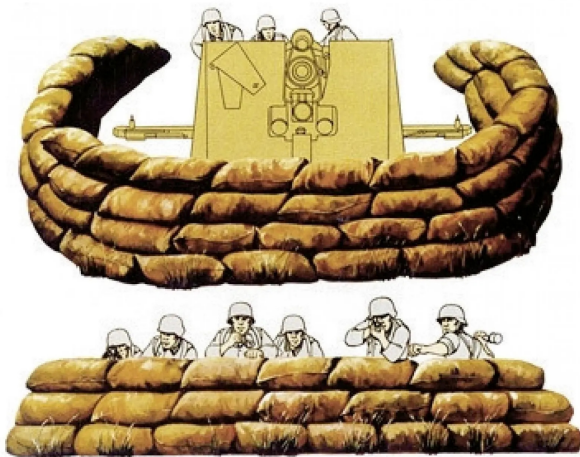

Item no.: 370239

300035025 - Model Kit, 1:35 Diorama Set Sandbags (36+12)

from **3,55 EUR**

Item no.: 370239
shipping weight: 0.50 kg
Manufacturer: TAMIYA

Product Description

The stand model is a replica of sandbags stacked on top of each other, thus forming a wall. Due to the detailed representation, every diorama can be reproduced in an authentic and lively atmosphere.- Detailed model kit in the scale of 1:35- The high-quality kit from TAMIYA must be assembled independently.- The independent assembly is accompanied with the help of step-by-step or illustrated assembly instructions. The assembly instructions are of course included in the delivery.- Based on the assembly instructions, the precisely fitting individual parts must be assembled. The parts can be painted according to your own ideas.- Tools, glue and paint are not included in the scope of delivery of the plastic kit. These must be purchased as an option. Caution! Not suitable for children under 36 months. Choking hazard due to small parts.

- Kit model, scale: 1:35- Contents: 12 sandbags, 36 crushed sandbags, instructions- Recommended age: 14 years and over

Specifications

Scan this QR code to
view the product
All details, up-to-date
prices and availability