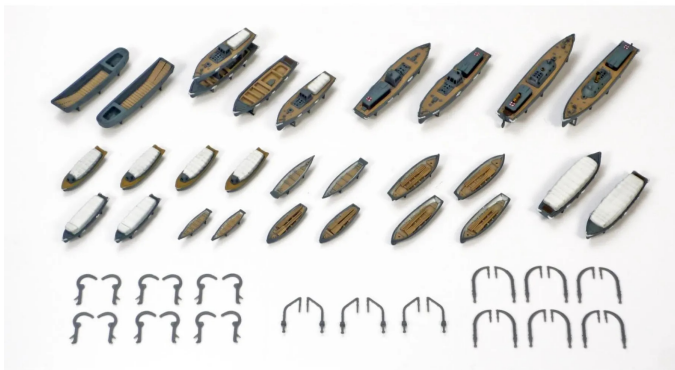

Item no.: 369871

300078026 - Model Kit,1:350 JPN Supply Boats Navy (28)

from **18,22 EUR**

Item no.: 369871
shipping weight: 0.50 kg
Manufacturer: TAMIYA

Product Description

This set contains 28 boats of different types (11 types in total). Furthermore, this set has photo-etched parts, which represent the deck in detail. The set can be used for the new 1:350 Yamato kit as well as for the other 1:350 WWII ship models of the Japanese Navy.

- Detailed model kit in 1:350 scale- The high-quality kit from TAMIYA must be assembled independently.- The independent assembly is accompanied by step-by-step or illustrated assembly instructions. The assembly instructions are of course included in the delivery.- Based on the assembly instructions, the precisely fitting individual parts must be assembled. The parts can be painted according to your own ideas.- Tools, glue and paint are not included in the plastic kit. These must be purchased as an option.

- Recommended age: from 14 years- Scale: 1:350- Contents: kit, instructions, decoration

Specifications

Scan this QR code to
view the product
All details, up-to-date
prices and availability