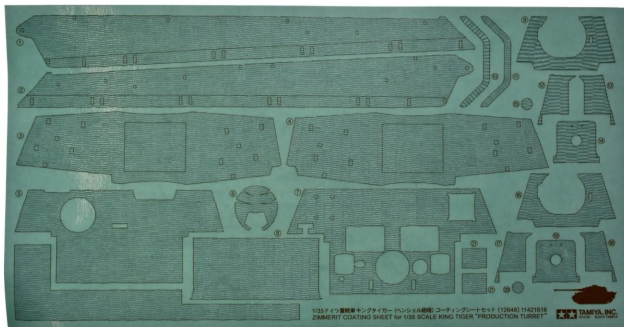

Item no.: 369856

300012648 - Model Kit,1:35 Zimmerit Bow King Tiger Henschel

from **8,85 EUR**

Item no.: 369856
shipping weight: 0.50 kg
Manufacturer: TAMIYA

Product Description

With the detailed photo-etched Zimmerit set for the King Tiger (Henschel Turret) you can give your model a prototypical appearance in a simple and convenient way. Suitable for the following models: N° 300035164 German King Tiger "Production Turret" N° 300035252 German King-Tiger "Ardennes"

- Detailed model kit in scale 1:35
- The high quality kit from TAMIYA has to be assembled by yourself
- The self-assembly is accompanied by step-by-step or illustrated assembly instructions. The assembly instructions are of course included in the delivery
- Based on the assembly instructions, the precisely fitting individual parts must be assembled. The parts can be painted according to your own ideas
- Tools, glue and paint are not included in the plastic kit. These must be purchased as an option

Not suitable for children under 36 months.

- Age recommendation: from 14 years
- Scale: 1:35
- Special features: for Königtiger Henschel tower, apply decor to tower and hull before painting
- Contents: self-adhesive Zimmerit decor, instructions