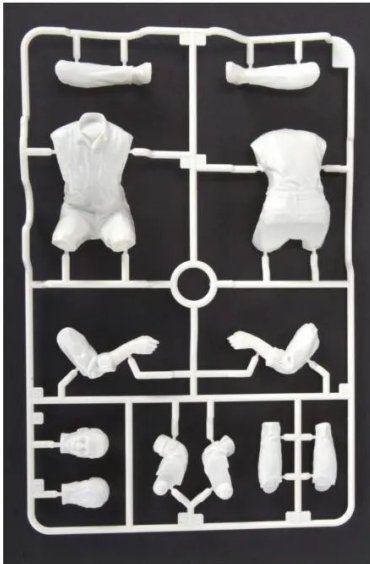

Item no.: 370937

300056536 - Model Kit,1:14 Truck Driver Figure Kit

from **9,21 EUR**

Item no.: 370937
shipping weight: 0.20 kg
Manufacturer: TAMIYA

Product Description

Add a whole new level of realism to your 1:14 scale tractor with this collectible figure, originally included with the Grand Hauler (item 56344). It is now available as a separately sold option part.

Can be attached with double-sided tape or glue. Note that some models require the figure to be modified for attachment.

Caution! Not suitable for children under 36 months due to small parts which may be swallowed, choking hazard.

Contents: Kit for truck driver figure / tractor driver figure

Scale 1: 14

Age recommendation: 14 years

Specifications

Scan this QR code to
view the product

All details, up-to-date
prices and availability