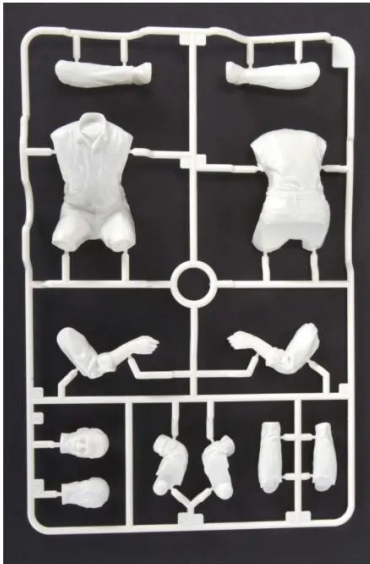

## 300056536 - Model Kit,1:14 Truck Driver Figure Kit

from **9,58 EUR**

Item no.: 370937  
shipping weight: 0.20 kg  
Manufacturer: TAMIYA

### Product Description

Add a whole new level of realism to your 1:14 scale tractor with this collectible figure, originally included with the Grand Hauler (item 56344). It is now available as a separately sold option part.

Can be attached with double-sided tape or glue. Note that some models require the figure to be modified for attachment.

Caution! Not suitable for children under 36 months due to small parts which may be swallowed, choking hazard.

Contents: Kit for truck driver figure / tractor driver figure

Scale 1: 14

Age recommendation: 14 years