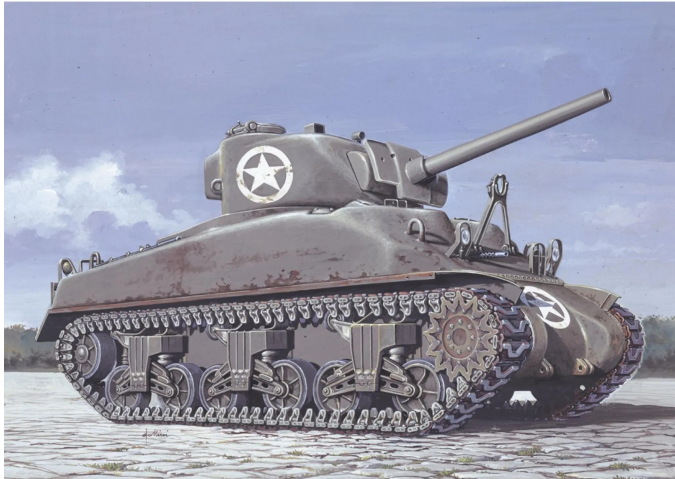

Item no.: 369809

510007003 - Model Kit,1:72 M4 Sherman

from **9,53 EUR**

Item no.: 369809
shipping weight: 0.50 kg
Manufacturer: ITALERI

Product Description

The floor model is a replica of the M4 Sherman. The Sherman is one of the most famous tanks of the Second World War and was also the standard tank of the Allied armies. The M4 was fairly well armoured, but not enough to compare with the 88 mm guns of the Germans. It had a valid engine, was reliable and had sufficient range as well as armament.

- Detailed model kit in scale 1:72
- The floor model has dimensions: Length: 8.2 cm
- The high quality kit from Italeri has to be assembled by yourself
- The self-assembly is accompanied by step-by-step or illustrated assembly instructions. The assembly instructions are of course included in the delivery
- Based on the assembly instructions, the precisely fitting individual parts must be assembled. The parts can be painted according to your own ideas
- Tools, glue and paint are not included in the plastic kit. These must be purchased as an option