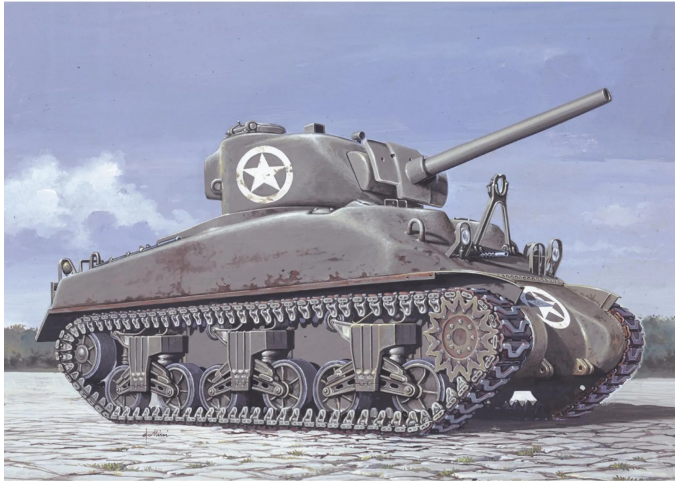

Item no.: 369809

510007003 - Model Kit,1:72 M4 Sherman

from **9,92 EUR**

Item no.: 369809
shipping weight: 0.50 kg
Manufacturer: ITALERI

Product Description

The floor model is a replica of the M4 Sherman. The Sherman is one of the most famous tanks of the Second World War and was also the standard tank of the Allied armies. The M4 was fairly well armoured, but not enough to compare with the 88 mm guns of the Germans. It had a valid engine, was reliable and had sufficient range as well as armament.

- Detailed model kit in scale 1:72
- The floor model has dimensions: Length: 8.2 cm
- The high quality kit from Italeri has to be assembled by yourself
- The self-assembly is accompanied by step-by-step or illustrated assembly instructions. The assembly instructions are of course included in the delivery
- Based on the assembly instructions, the precisely fitting individual parts must be assembled. The parts can be painted according to your own ideas
- Tools, glue and paint are not included in the plastic kit. These must be purchased as an option