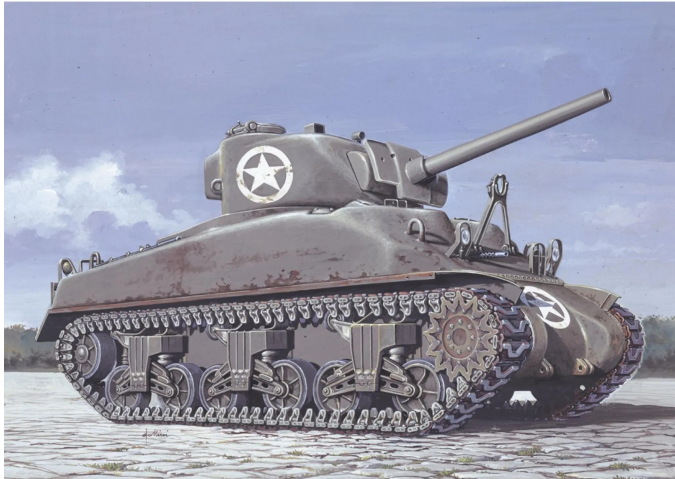

Item no.: 369809

510007003 - Model Kit,1:72 M4 Sherman

from **9,92 EUR**

Item no.: 369809
shipping weight: 0.50 kg
Manufacturer: ITALERI

Product Description

The floor model is a replica of the M4 Sherman. The Sherman is one of the most famous tanks of the Second World War and was also the standard tank of the Allied armies. The M4 was fairly well armoured, but not enough to compare with the 88 mm guns of the Germans. It had a valid engine, was reliable and had sufficient range as well as armament.

- Detailed model kit in scale 1:72
- The floor model has dimensions: Length: 8.2 cm
- The high quality kit from Italeri has to be assembled by yourself
- The self-assembly is accompanied by step-by-step or illustrated assembly instructions. The assembly instructions are of course included in the delivery
- Based on the assembly instructions, the precisely fitting individual parts must be assembled. The parts can be painted according to your own ideas
- Tools, glue and paint are not included in the plastic kit. These must be purchased as an option