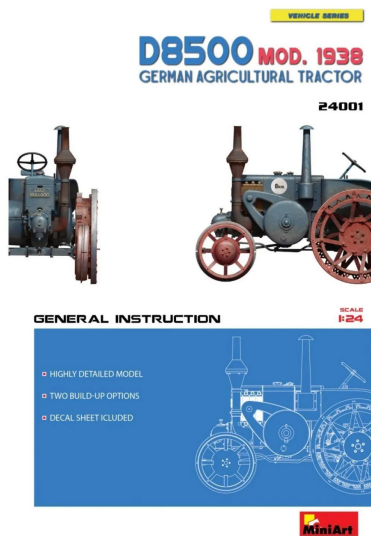

Item no.: 370729

550024001 - Model Kit, 1:24 German Farm Tractor D8500 Mod. 1938

from **36,25 EUR**

Item no.: 370729
shipping weight: 1.00 kg
Manufacturer: MiniArt

Product Description

The floor model is a replica of a modified version of a farm tractor from 1938 on a scale of 1:24. Removable gearbox covers and detailed engravings make the farm tractor look very realistic.

Not suitable for children under 3 years. Danger of suffocation due to small parts.

- Scale: 1:24
- Contents: Kit model, instructions, decoration
- Age recommendation: from 14 years

Specifications

Scan this QR code to
view the product
All details, up-to-date
prices and availability