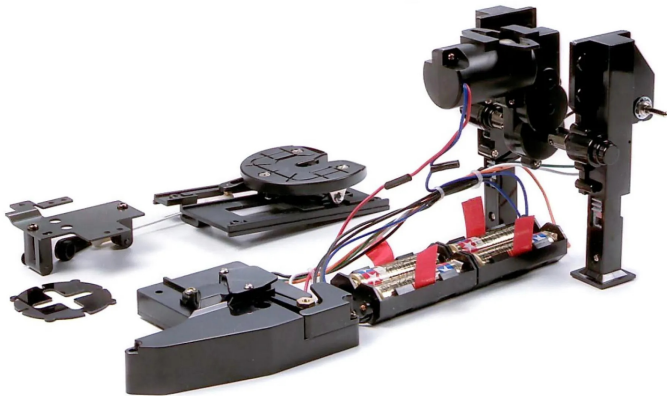

## Model Kit,1:14 Trailer Supports electric

from **85,57 EUR**

Item no.: 370872  
shipping weight: 0.20 kg  
Manufacturer: TAMIYA

### Product Description

This electric drive kit makes it possible to extend the trailer supports via a free switching channel on your remote control system. Suitable for the container, tank, flatbed and stake trailer.