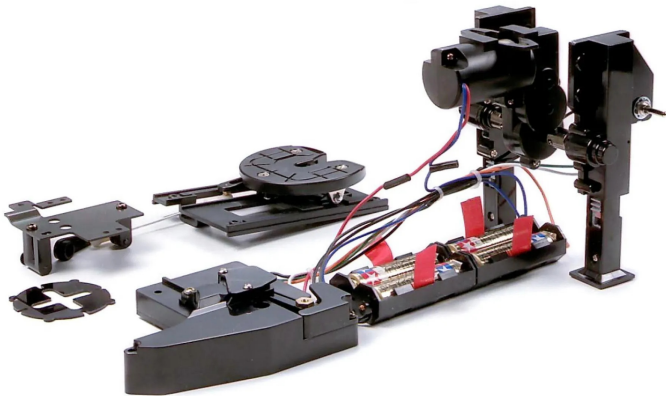

Item no.: 370872

Model Kit,1:14 Trailer Supports electric

from **88,99 EUR**

Item no.: 370872
shipping weight: 0.20 kg
Manufacturer: TAMIYA

Product Description

This electric drive kit makes it possible to extend the trailer supports via a free switching channel on your remote control system. Suitable for the container, tank, flatbed and stake trailer.

Caution: Not suitable for children under 3 years. Danger of suffocation due to small parts.

- Age recommendation: from 14 years- Scale: 1:14

Specifications

Scan this QR code to
view the product
All details, up-to-date
prices and availability