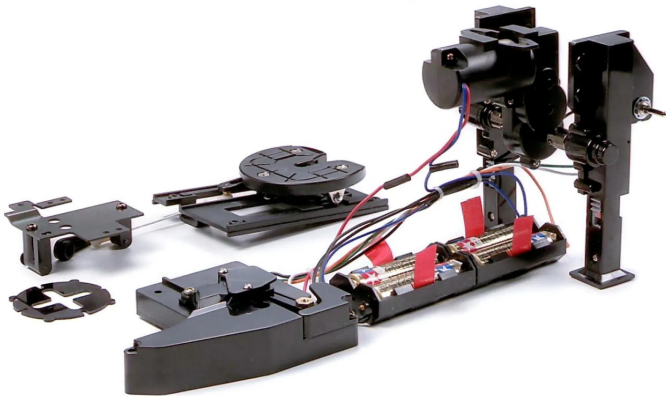

## Model Kit,1:14 Trailer Supports electric

from **88,99 EUR**

Item no.: 370872  
shipping weight: 0.20 kg  
Manufacturer: TAMIYA

### Product Description

This electric drive kit makes it possible to extend the trailer supports via a free switching channel on your remote control system. Suitable for the container, tank, flatbed and stake trailer.