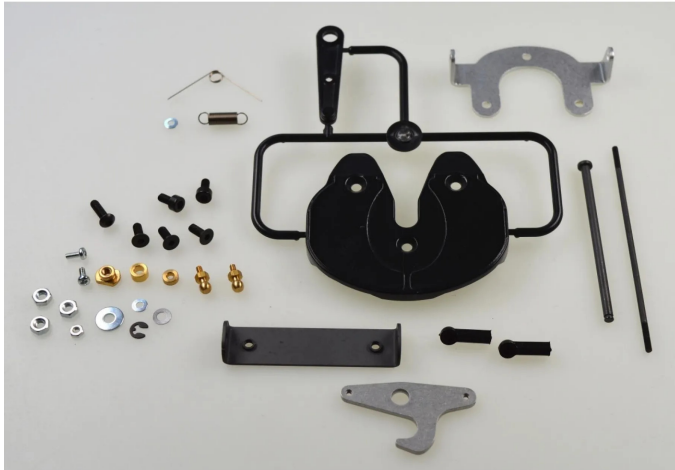

Item no.: 371007

500907378 - Model kit,1:14 SAF Saddle plate (plastic)

from **39,62 EUR**

Item no.: 371007
shipping weight: 3.00 kg
Manufacturer: Carson

Product Description

SAF plastic saddle plate on a scale of 1:14 for children/young people aged 14 and over.
Not suitable for children under 36 months.

- 1:14
- Saddle plate (plastic)

Specifications

Scan this QR code to
view the product
All details, up-to-date
prices and availability