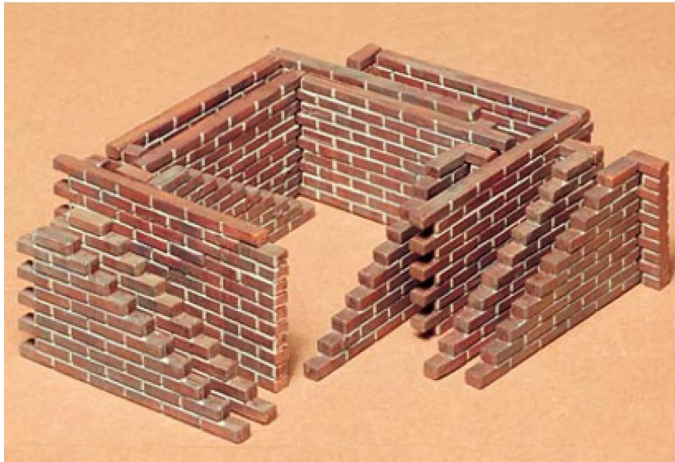

Item no.: 370236

300035028 - Model Kit, 1:35 Diorama Set Wall Stones (22)

from **3,70 EUR**

Item no.: 370236
shipping weight: 0.50 kg
Manufacturer: TAMIYA

Product Description

The floor model is a replica of stone walls. These are richly detailed and are therefore a perfect enhancement of the diorama in an authentic sense.

- Detailed model kit in 1:35 scale
- The high-quality kit from TAMIYA has to be assembled by yourself
- The self-assembly is accompanied by step-by-step instructions and illustrated assembly instructions. The assembly instructions are of course included in the delivery
- Based on the assembly instructions, the precisely fitting individual parts must be assembled. The parts can be painted according to your ideas
- Tools, glue and paint are not included in the delivery of the plastic kit. These must be purchased as an option

Not suitable for children under 14 years of age.

- Scale: 1:35
- Age recommendation: from 14 years
- Contents: Kit model, diorama - wall bricks, instructions

Specifications

Scan this QR code to
view the product