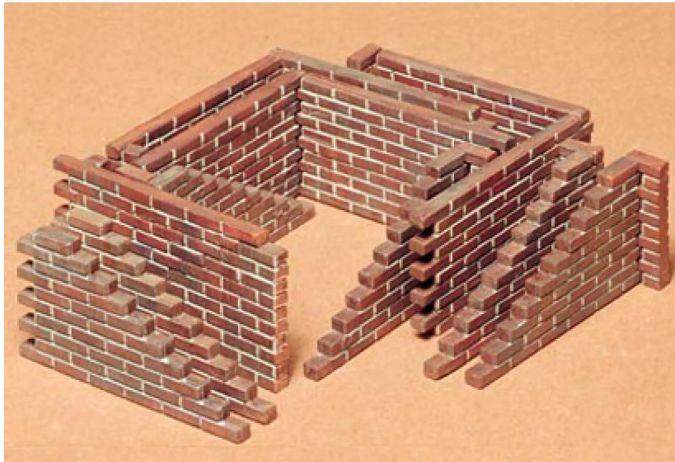

## 300035028 - Model Kit, 1:35 Diorama Set Wall Stones (22)

from **3,70 EUR**

Item no.: 370236  
shipping weight: 0.50 kg  
Manufacturer: TAMIYA

### Product Description

The floor model is a replica of stone walls. These are richly detailed and are therefore a perfect enhancement of the diorama in an authentic sense.

- Detailed model kit in 1:35 scale
- The high-quality kit from TAMIYA has to be assembled by yourself
- The self-assembly is accompanied by step-by-step instructions and illustrated assembly instructions. The assembly instructions are of course included in the delivery
- Based on the assembly instructions, the precisely fitting individual parts must be assembled. The parts can be painted according to your ideas
- Tools, glue and paint are not included in the delivery of the plastic kit. These must be purchased as an option