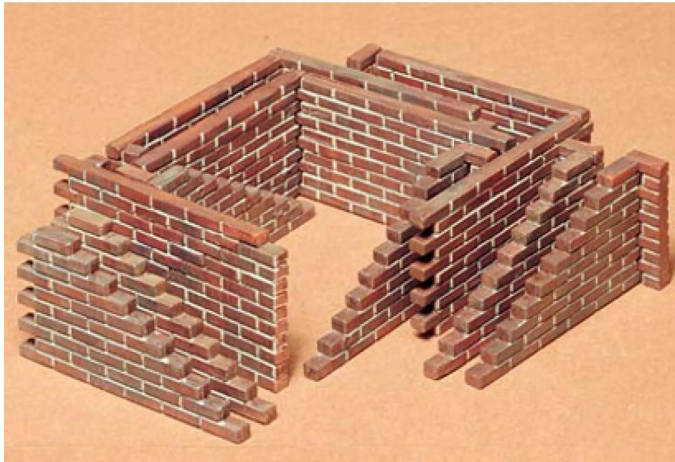

Item no.: 370236

300035028 - Model Kit, 1:35 Diorama Set Wall Stones (22)

from **3,55 EUR**

Item no.: 370236
shipping weight: 0.50 kg
Manufacturer: TAMIYA

Product Description

The floor model is a replica of stone walls. These are richly detailed and are therefore a perfect enhancement of the diorama in an authentic sense.

- Detailed model kit in 1:35 scale
- The high-quality kit from TAMIYA has to be assembled by yourself
- The self-assembly is accompanied by step-by-step instructions and illustrated assembly instructions. The assembly instructions are of course included in the delivery
- Based on the assembly instructions, the precisely fitting individual parts must be assembled. The parts can be painted according to your ideas
- Tools, glue and paint are not included in the delivery of the plastic kit. These must be purchased as an option

Not suitable for children under 14 years of age.

- Scale: 1:35
- Age recommendation: from 14 years
- Contents: Kit model, diorama - wall bricks, instructions

Specifications

Scan this QR code to
view the product