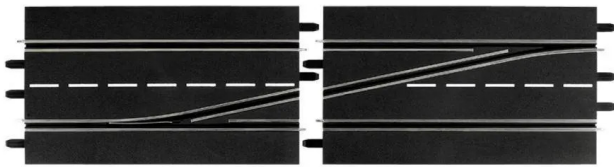

Item no.: 362931

Turnout, left, DIGITAL 132, from 8 years old

from **55,69 EUR**

Item no.: 362931
shipping weight: 0.80 kg
Manufacturer: Carrera

Product Description

With this left-hand turnout you can upgrade your Carrera track and bring excitement and variety to the race track! The 1:24 scale turnout consists of two track parts and can be put together and attached to your Carrera track in just a few steps. The turnout is suitable for the DIGITAL 124, DIGITAL 132 and the digitally upgraded EVOLUTION track. At the push of a button, you can then have your slot car change lanes and cut off your opponents. Will you manage to change lanes at the decisive moment and drive your way to the top?

- Left turnout as a sophisticated track element
- DIGITAL 124, DIGITAL 132
- For upgrading or for digital upgrading
- Package contents: 1 piece (2 track parts)
- 1-6 players

Caution. Not suitable for children under 36 months.