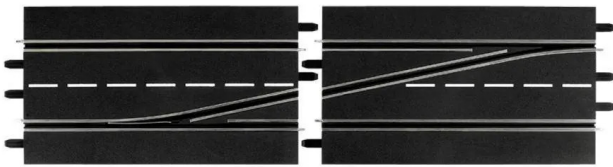

Item no.: 362931

Turnout, left, DIGITAL 132, from 8 years old

from **57,92 EUR**

Item no.: 362931
shipping weight: 0.80 kg
Manufacturer: Carrera

Product Description

With this left-hand turnout you can upgrade your Carrera track and bring excitement and variety to the race track! The 1:24 scale turnout consists of two track parts and can be put together and attached to your Carrera track in just a few steps. The turnout is suitable for the DIGITAL 124, DIGITAL 132 and the digitally upgraded EVOLUTION track. At the push of a button, you can then have your slot car change lanes and cut off your opponents. Will you manage to change lanes at the decisive moment and drive your way to the top?

- Left turnout as a sophisticated track element
- DIGITAL 124, DIGITAL 132
- For upgrading or for digital upgrading
- Package contents: 1 piece (2 track parts)
- 1-6 players

Caution. Not suitable for children under 36 months.