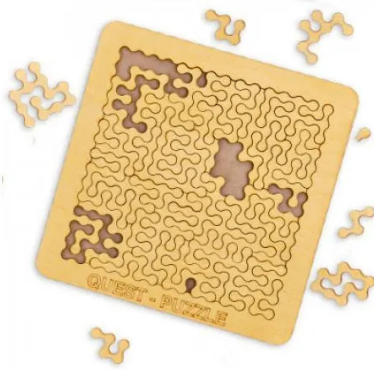

Item no.: 365215

## 00009 - Quest Puzzle, 44 pieces

from **16,78 EUR**

Item no.: 365215  
shipping weight: 0.30 kg  
Manufacturer: ESC | Escape Welt

### Product Description

The Quest Puzzle is a brand new generation of unique logic puzzles from EscapeWelt.

Who didn't love solving puzzles and putting them together piece by piece as a child? But times have changed and the world has moved on from the days of boring puzzles! That's why we've developed a new puzzle format. The Quest Puzzle is the perfect challenge, made entirely from natural wood. Every step is a challenge.