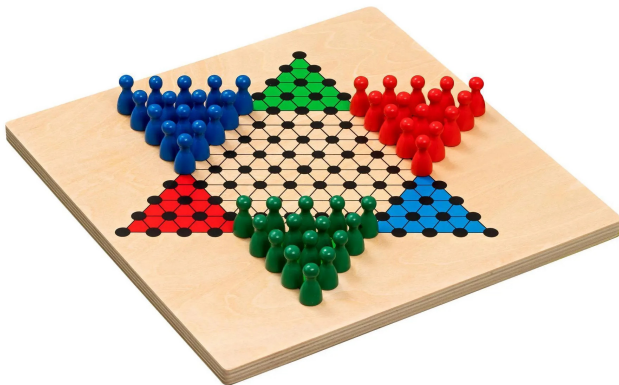

Item no.: 360502

Halma, standard, board game, for 2-3 players, from 6 years old

from **8,04 EUR**

Item no.: 360502

shipping weight: 1.50 kg

Manufacturer: Philos GmbH & Co. KG

Product Description

Halma is a strategy game. The goal is to be the first to move your own pieces to the opposite side. At the beginning of the game, the players choose their coloured pieces and place them in a star point on the board. On each turn, a piece can either be moved to an adjacent square, or it can jump over another piece or several pieces if there is an empty square behind it.

Attention! Not suitable for children under 3 years due to small parts that can be swallowed! Danger of suffocation.

- Age recommendation: from 6 years
- Number of players: 2 - 3
- Colour: Blue, green, natural brown, red
- Contents: Halma cones, wooden game board
- Material: Birch, birch multiplex
- Playing time: 10 min