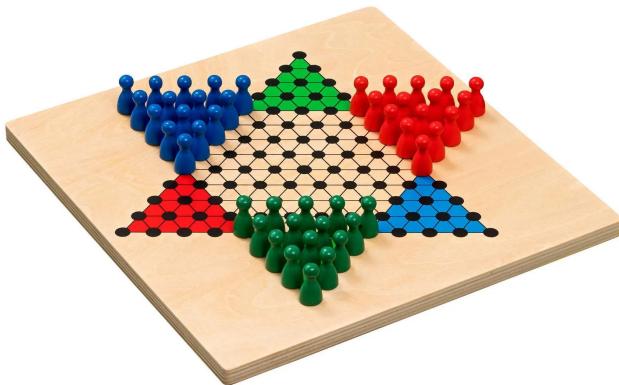

## Halma, standard, board game, for 2-3 players, from 6 years old

from **7,76 EUR**

Item no.: 360502  
shipping weight: 1.50 kg  
Manufacturer: Philos GmbH & Co. KG

### Product Description

Halma is a strategy game. The goal is to be the first to move your own pieces to the opposite side. At the beginning of the game, the players choose their coloured pieces and place them in a star point on the board. On each turn, a piece can either be moved to an adjacent square, or it can jump over another piece or several pieces if there is an empty square behind it.

Attention! Not suitable for children under 3 years due to small parts that can be swallowed! Danger of suffocation.

- Age recommendation: from 6 years
- Number of players: 2 - 3
- Colour: Blue, green, natural brown, red
- Contents: Halma cones, wooden game board
- Material: Birch, birch multiplex
- Playing time: 10 min