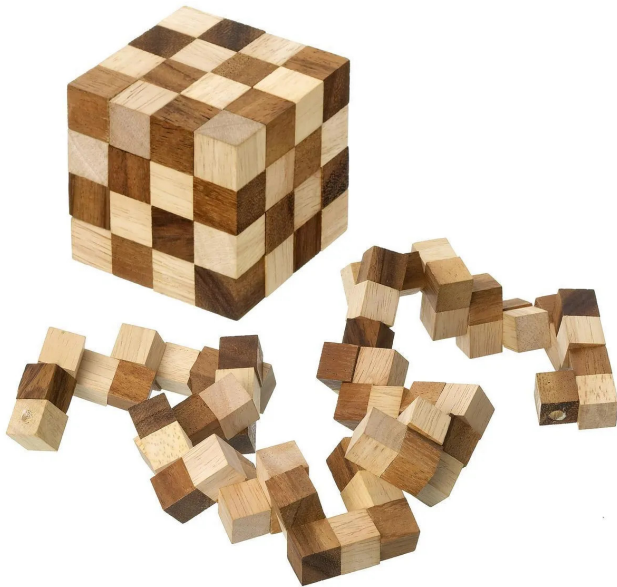

Item no.: 360382

King Cobra Dice, game of skill, for 1 player, from 8 years old

from **9,12 EUR**

Item no.: 360382

shipping weight: 0.50 kg

Manufacturer: Philos GmbH & Co. KG

Product Description

All 64 building blocks of this 4 x 4 x 4 cube are connected with a string. Once the cube has been pulled apart (snake), it requires a lot of skill and patience to return the cube to its original shape.

Attention! Not suitable for children under 3 years due to small parts that can be swallowed! Danger of suffocation.

- Age recommendation: from 8 years
- Number of players: 1
- Contents: 1 puzzle game
- Material: Hevea wood, Samena wood
- Level of difficulty: Difficult
- Duration: 15 min