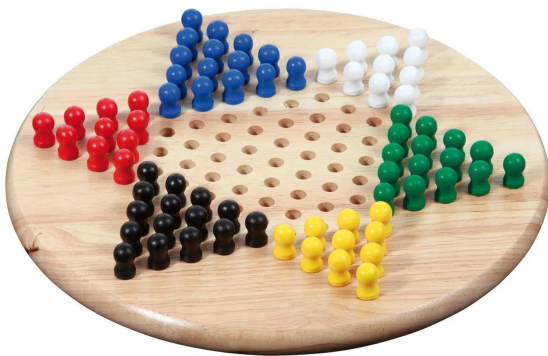

Item no.: 360951

**Halma, round, Hevea Holz, board game made of wood, 1-2 players, from 8 years old**

from **12,76 EUR**

Item no.: 360951  
shipping weight: 1.50 kg  
Manufacturer: Philos GmbH & Co. KG

## Product Description

Halma is a strategy game for 2 to 6 people. The aim is to be the first to move your own pieces to the opposite side. At the beginning of the game, the players choose their coloured pieces and place them in a star point of the playing field. On each turn, a piece can either be moved to an adjacent square, or it can jump over another piece or several pieces if there is an empty square behind it.

Attention! Not suitable for children under 3 years due to small parts that can be swallowed! Danger of suffocation.

- Dimensions game: 290 x 290 x 27 mm
- Age recommendation: from 6 years
- Number of players: 2 - 6
- Colour: blue, yellow, green, natural brown, red, black, white
- Contents: Halma cones, wooden game board
- Learning goals: Patience, concentration, strategic thinking, tactical thinking
- Material: Hevea wood
- Game instructions: DE, GB, FR, ES, IT, NL, DK, SE, PL, RU
- Game duration: 10 min