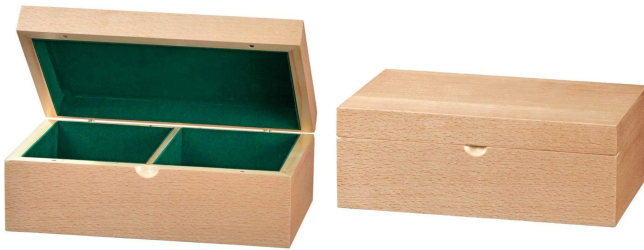

Item no.: 360361

## Chess piece box, beech, 225 x 142 x 83 mm

from **17,07 EUR**

Item no.: 360361  
shipping weight: 1.50 kg  
Manufacturer: Philos GmbH & Co. KG

### Product Description

This chess piece box can safely store almost all common chess pieces up to a maximum king height of 95 mm.

- Dimensions: 225 x 142 x 83 mm
- Age recommendation: from 6 years
- Colour: natural brown
- Material: birch, beech, beech veneer, felt ticking, MDF
- Product features: Magnetic closure, divider