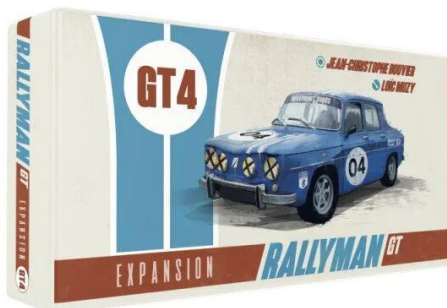

## Rallyman GT: GT4, board game, for 1-6 players, from 14 years (DE expansion)

from **11,40 EUR**

Item no.: 358660  
shipping weight: 0.10 kg  
Manufacturer: Holy Grail Games

### Product Description

The GT 4 expansion includes 6 new colour plastic car models, 24 dashboards (plus 6 extra for your KS exclusive Soft Tires which will be available separately), 6 driver cards, a new coastal cube and a rule book.