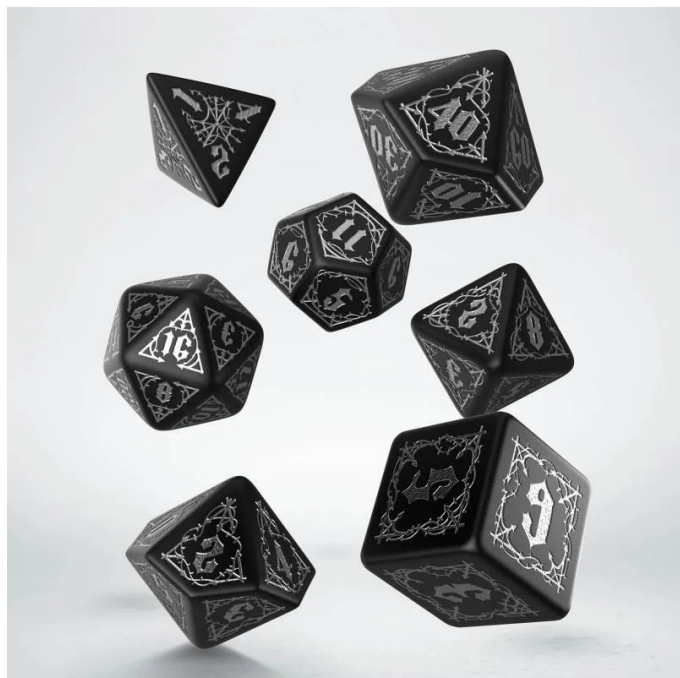

Item no.: 352996

SBSU01 - Bloodsucker black and silver dice set (7 pieces)

9,39 EUR

Item no.: 352996
shipping weight: 0.10 kg
Manufacturer: Q-Workshop

Product Description

Bloodsucker black & silver dice set (7 pieces)

Q WORKSHOP proudly presents the incomparable Bloodsucker Polyhedral Dice Set, unique and the best for all immortal heroes or undead.

These dice were found deep down in the drawer of our secret project, covered with soil from a Carpathian tomb. There was a time in the Unzeit of vampire role-playing games when the best horror setting was that of the Ravens on the Demon Plane of Horror. Everything was packed in the famous red and black boxes with cards, monster manual pages and all other game material. Adventuring in a land of fantastical vampires, lycanthropes, ghost ships of horror and gypsies was the best we could play. We cherish those memories to this day. It brings a bloody tear to our eyes and an Eastern European accent to our language. So today we would like to present some dark, eternal beauties that have no equal on this side of life or the other. This set is suitable for both old and young players, whether you are playing as one of the undead or trying to get rid of them. This set is sure to help you find fun and enjoyment in beating death or making the undead state more bearable.

This bloodsucker dice set is black as the night of horror adventures, with a glass of dark cola and a deep, hollow voice of the game master telling us scary stories about the land of vampires full of crows and bloodsuckers. The deep engraving, resembling the best graveyard metalwork, is filled with mercury paint (non-toxic), reminiscent of the restless nights and mists full of vampiric slaves. The morbid light of the games our creator played guided us in our search for truly nostalgic fonts, colour schemes and that ambience of long-forgotten fun with role-playing games that only the inner children can recreate. But the past never returns, and we hope you will create new memories with these dice. Roll them wisely and find them in dark corners of your playroom after exciting throws. This set is your tool to go on new adventures and have the same fun as we did, at least in the remakes of your most popular campaigns from the past.

Caution! Not suitable for children under 36 months.

- Weight (kg): 0.04
- Material: plastic
- Number of cubes: 7
- Colour of dice: Black
- Colour of painting: Silver

Specifications

Scan this QR code to
view the product
All details, up-to-date
prices and availability