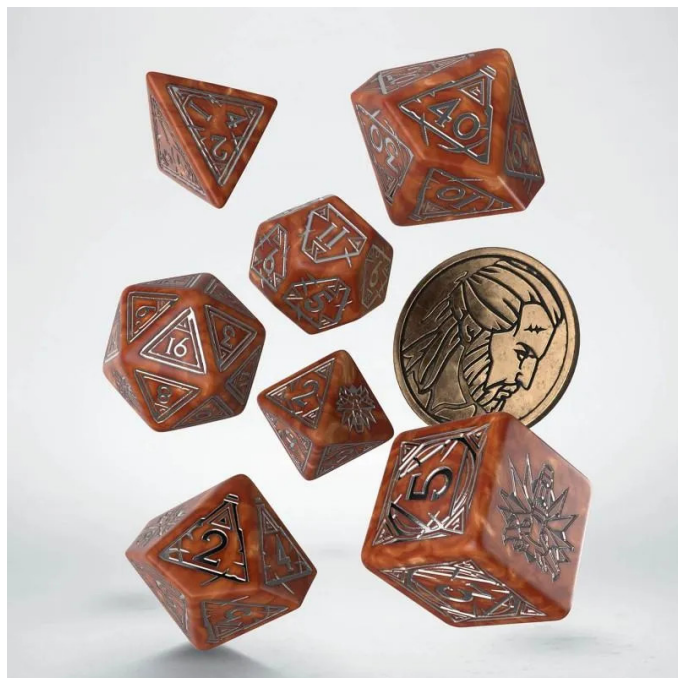

Item no.: 352933

SWGE02 - The Witcher Würfelset. Geralt - The Monster Slayer

from **23,28 EUR**

Item no.: 352933
 shipping weight: 0.10 kg
 Manufacturer: Q-Workshop

Product Description

The Witcher Dice Set: Geralt - The Monster Slayer

Training and experience. Inspired by The Witcher franchise, this dice set is dedicated to Geralt of Rivia — a seasoned monster slayer. The set contains 8 pieces; 7 polyhedral dice, and a metal coin featuring Geralt's depiction, which acts as a D2. Each die is painted caramel with silver engravings. The highest value faces and coin reverse display the Wolf School symbol.

This is who this special dice set in caramel and silver color theme is dedicated to, with a clear font of digits, engravings presenting witcher signs, and the highest dice faces decorated with the Wolf School symbol. The coin attached to the set also shows this symbol on the reverse, while the obverse is ruled by the side-profile of Geralt's grizzled face.

Caution! Not suitable for children under 36 months.

- Material: Plastic
- Dice color: Caramel
- Painting color: Silver
- Number of pieces: 8

Specifications

Scan this QR code to
 view the product
 All details, up-to-date
 prices and availability