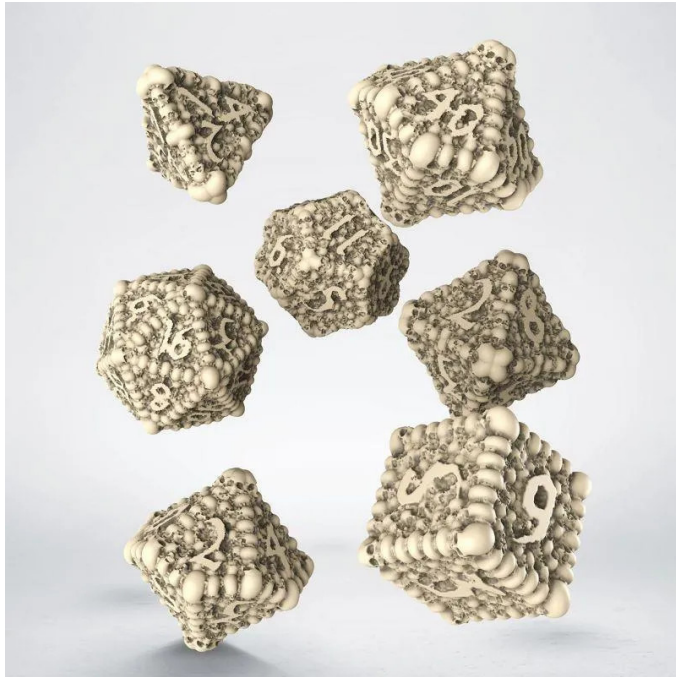

Item no.: 352985

SDMR01 - Dice Macabre Dice Set

13,96 EUR

Item no.: 352985
shipping weight: 0.10 kg
Manufacturer: Q-Workshop

Product Description

Dice Set Macabre (7 pieces)

The power of the underworld. Dice Macabre is an innovative design of 3D dice formed from dozens of tiny skulls. This regular size set contains 7 dice: D4, D6, D8, D10, D00, D12, and D20. The cubes are made of beige resin that has been tinted brown to bring out the details even more. The letters are visible so you can easily paint them if needed.

We've heard you like bones. We like them too, white, free of fleshy sinew (we're vegan friendly, yes!), polished and beautifully carved. And skulls! Skulls are even better. Round and toothy, thick and shiny and roomy - to contain immeasurably dark powers that we can control! We mean, for you, yes....

These artefacts harness the energies of the underworld to do your bidding, yes. Remember, even with the smallest piece of dice macabre, you are one of us, a necromancer, and can challenge the Fated Being. The more exquisite the cube macabre, the more powerful you become, so give them colours if you dare!

Whether you use it with the avatar of a dark hero, a great magus, a death cleric, a fallen paladin, a savage barbarian, or anything else.... This artefact will still help you, necromancer! The Dice Macabre is able to hold and harness the mystical powers, and we have made them malleable to your will. He is at your disposal and can change fate at your will, yes!