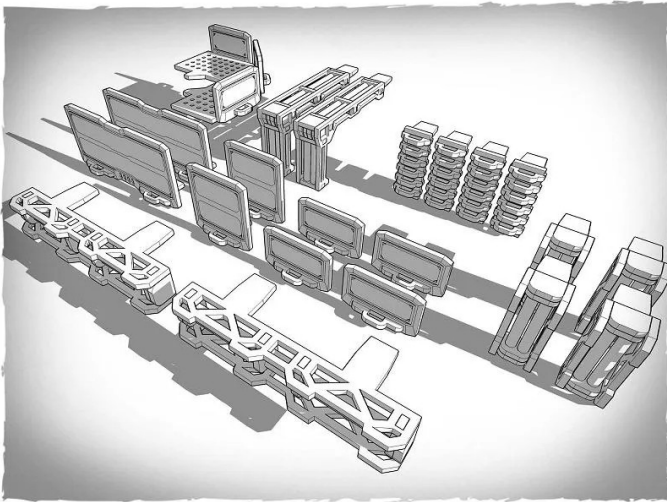

Item no.: 351013

ZEN-MP03 - Scenery - Modular Platform addons

from **13,82 EUR**

Item no.: 351013
shipping weight: 0.50 kg
Manufacturer: Deep-Cut Studio

Product Description

Scenery - Modular Platform addons

Modular platform with removable addons.

- Model completely made of 3 mm HDF
- The parts are pre-cut to reduce assembly time
- The model is delivered unassembled and unpainted. Assembly instructions included
- Glue is required for model assembly - best to use wood glue (PVA - white)