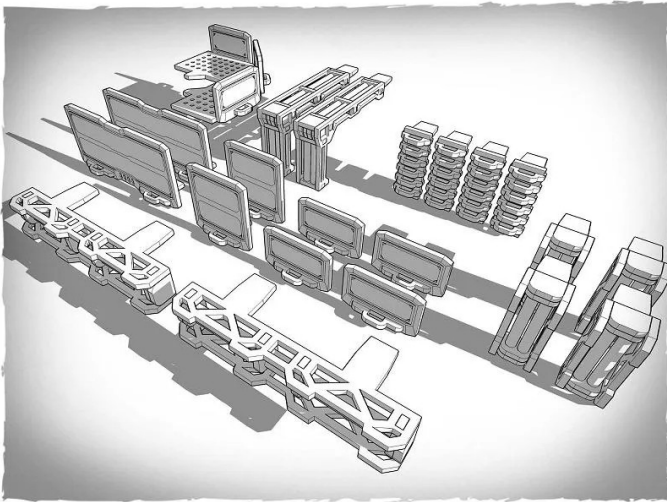

## ZEN-MP03 - Scenery - Modular Platform addons

from **15,51 EUR**

Item no.: 351013  
shipping weight: 0.50 kg  
Manufacturer: Deep-Cut Studio

### Product Description

Scenery - Modular Platform addons

Modular platform with removable addons.

- Model completely made of 3 mm HDF
- The parts are pre-cut to reduce assembly time
- The model is delivered unassembled and unpainted. Assembly instructions included
- Glue is required for model assembly - best to use wood glue (PVA - white)