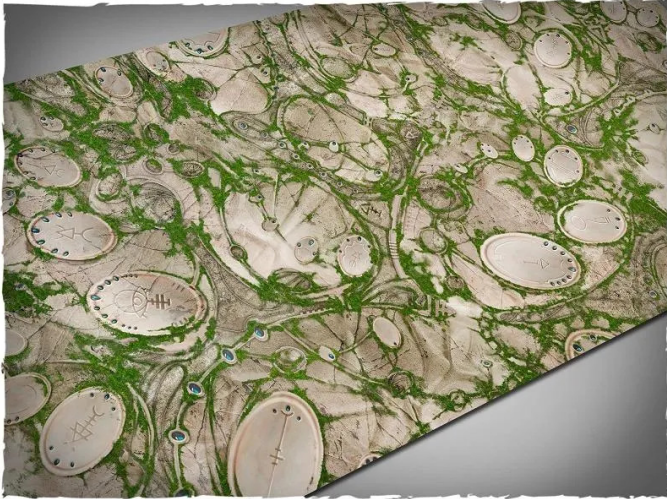

Item no.: 348607

173MAT44X90C - Play mat Craftworld, fabric mat, size 112 × 229 cm

from **66,20 EUR**

Item no.: 348607
shipping weight: 0.50 kg
Manufacturer: Deep-Cut Studio

Product Description

Craftworld play mat, fabric mat, size 112 × 229 cm.

Terrain mat for miniature wargames, ideal as a stand-alone scenery or as a background for the usual terrain pieces.

Features:

- Made from lightweight synthetic fabric
- The colour is infused into the material and will not scratch or fade
- Can be machine washed or steam ironed
- The best choice for a particularly wearable battlefield

Caution. Not suitable for children under 36 months.

- Type: Fabric mat
- Style: Craftworld
- Size: 112 × 229 cm

Specifications

Scan this QR code to
view the product
All details, up-to-date
prices and availability