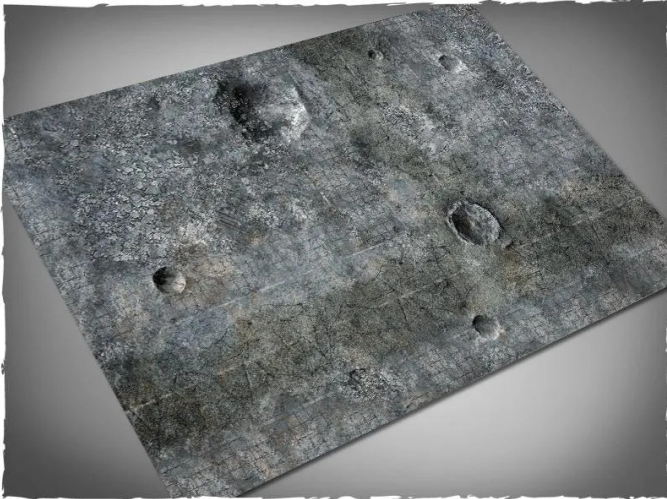

## 25MAT64C - Play mat City Ruins, fabric mat, size 122 × 183 cm

from **53,44 EUR**

Item no.: 348547  
shipping weight: 0.50 kg  
Manufacturer: Deep-Cut Studio

### Product Description

Play mat City Ruins, fabric mat, size 122 × 183 cm.

Terrain mat for miniature wargames, ideal as a stand-alone scenery or as a background for the usual terrain pieces.

Features:

- Made from lightweight synthetic fabric
- The colour is infused into the material and will not scratch or fade
- Can be machine washed or steam ironed
- The best choice for an extra wearable battlefield

Caution. Not suitable for children under 36 months.

- Type: Fabric mat
- Style: City Ruins
- Size: 122 × 183 cm