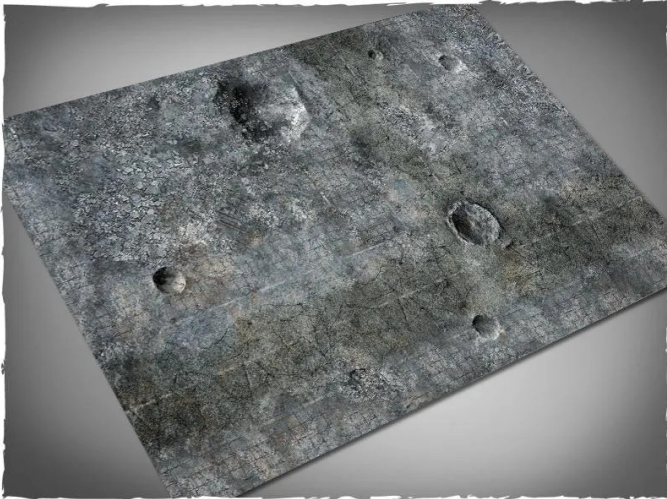

Item no.: 348547

25MAT64C - Play mat City Ruins, fabric mat, size 122 × 183 cm

from **53,44 EUR**

Item no.: 348547
shipping weight: 0.50 kg
Manufacturer: Deep-Cut Studio

Product Description

Play mat City Ruins, fabric mat, size 122 × 183 cm.

Terrain mat for miniature wargames, ideal as a stand-alone scenery or as a background for the usual terrain pieces.

Features:

- Made from lightweight synthetic fabric
- The colour is infused into the material and will not scratch or fade
- Can be machine washed or steam ironed
- The best choice for an extra wearable battlefield

Caution. Not suitable for children under 36 months.

- Type: Fabric mat
- Style: City Ruins
- Size: 122 × 183 cm

Specifications

Scan this QR code to
view the product
All details, up-to-date
prices and availability