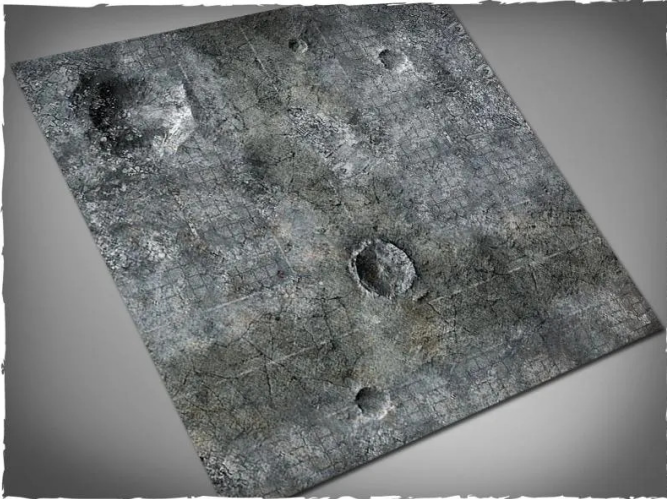

Item no.: 348545

25MAT44M - City Ruins play mat, mouse pad mat, size 122 × 122 cm

from **48,63 EUR**

Item no.: 348545
shipping weight: 0.50 kg
Manufacturer: Deep-Cut Studio

Product Description

City Ruins play mat, mouse pad mat, size 122 × 122 cm.

Terrain mat for miniature war games, ideal as a stand-alone scenery or as a background for the conventional terrain pieces.

Features:

- Made of synthetic fabric with a 2 mm thick foam backing
- The paint is soaked into the material and will not scratch or fade
- Non-slip underside to keep the mat on the table
- Instant smooth mat and smooth playing surface
- The soft foam makes it easy to pick up cards and roll the dice silently
- First choice for a high quality gaming table

Caution. Not suitable for children under 36 months.

- Type: Mousepad Mat
- Style: City Ruins
- Size: 122 × 122 cm

Specifications

Scan this QR code to
view the product
All details, up-to-date
prices and availability